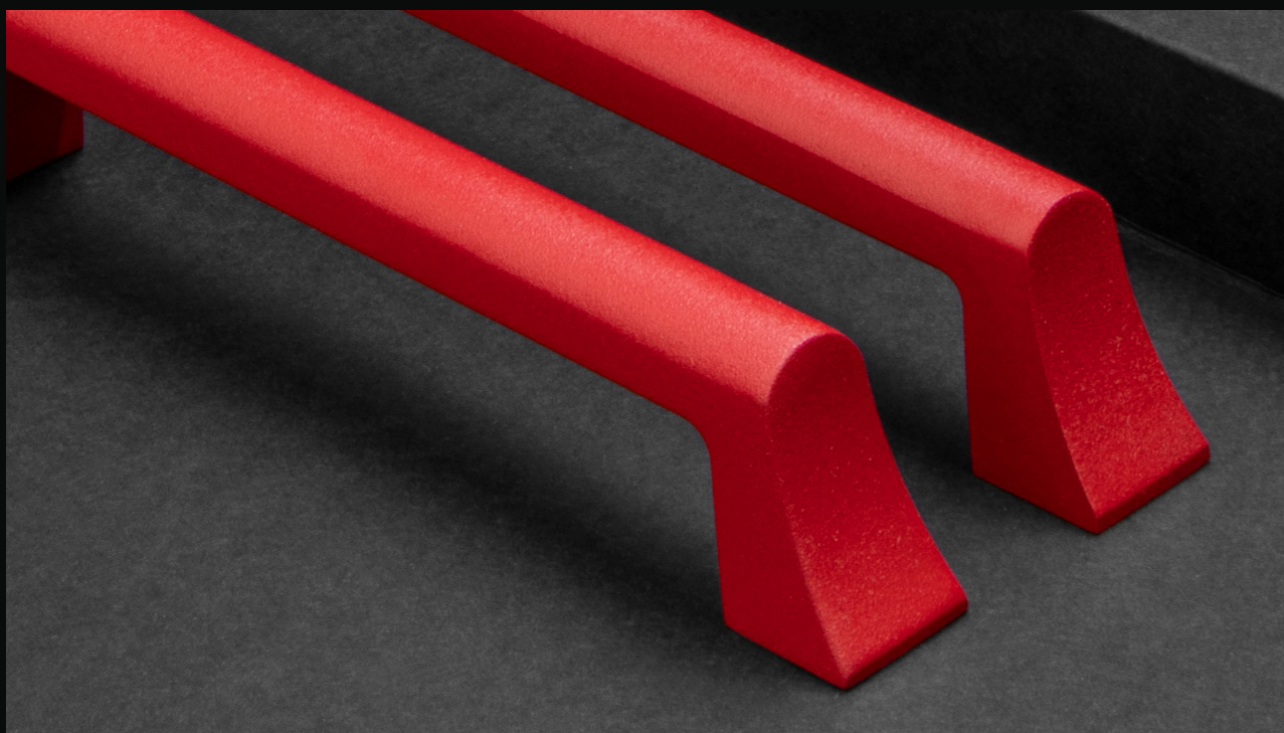

Price(Toman):170.000/190.000/200.000/215.000

Special Silver: +10.000

Dark Gold (Champagne): +15.000

Bronze (Rose Gold): +15.000

TRUNK MODEL

It is the Trunk
of beauty and
elegance.

Material:

Zinc Alloyed