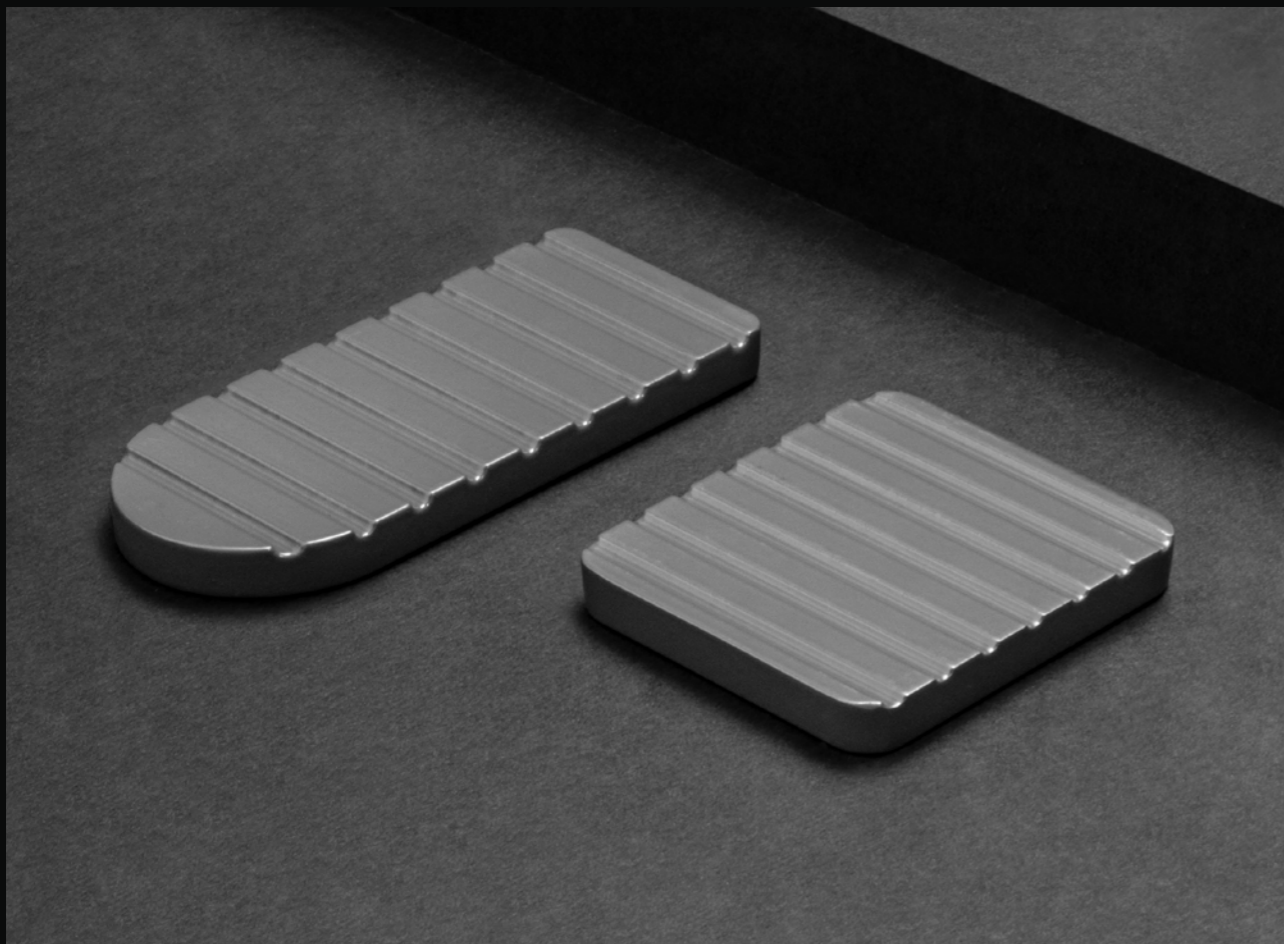

Available Colors:

Black • White • Dark Gray • Caramel • Special Silver • Rose Gold • Champagne • Chocolate • Red • Dark Blue • Light Blue • Orange • Light Turquoise • Pink • Purple

Price (Toman): 165.000/190.000

Special Silver: +10.000

Dark Gold (Champagne): +15.000

Bronze (Rose Gold): +15.000