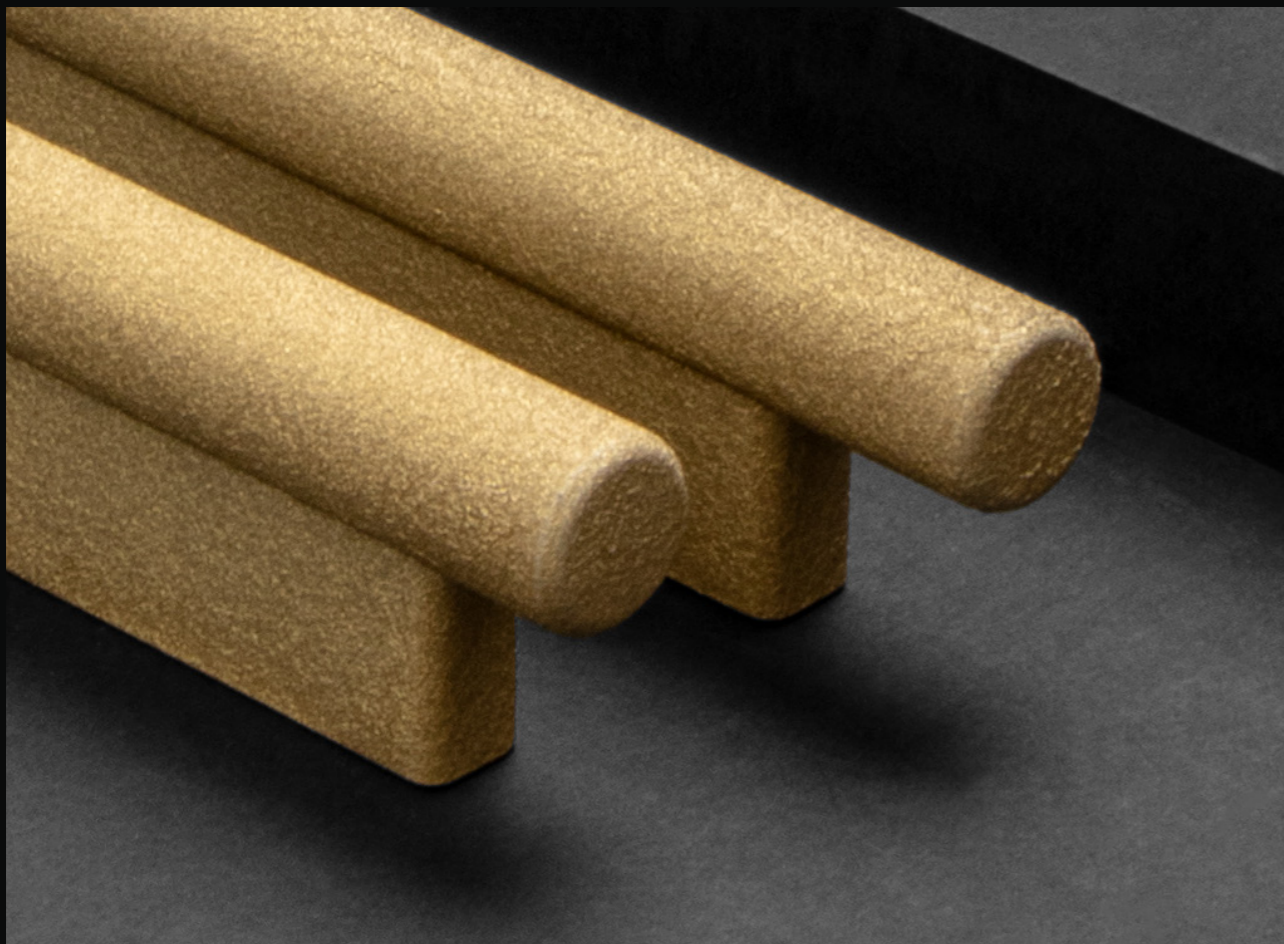

Price (Toman): 160.000/185.000

Special Silver: +10.000

Dark Gold (Champagne): +15.000

Bronze (Rose Gold): +15000

HARMONY MODEL

Harmony happens
when circle aligns
with rectangle.

Material:

Zinc Alloyed