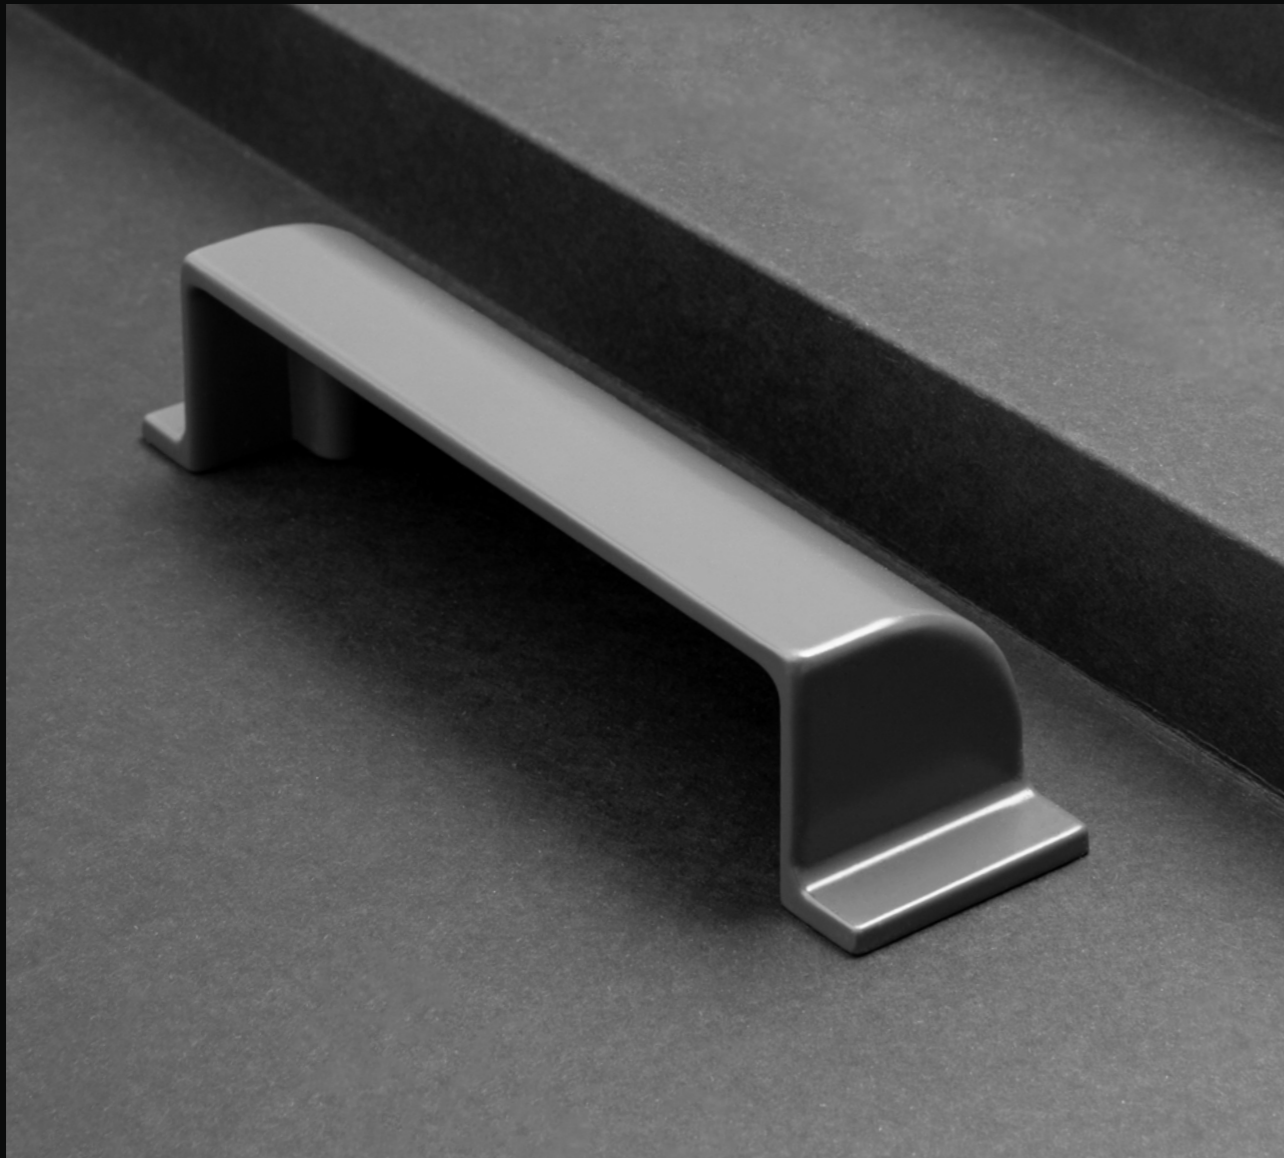

Special Silver: +10.000

Dark Gold (Champagne): +15.000

Bronze (Rose Gold): +15.000

BRIDGE MODEL

This Bridge leads
you directly to
Heaven!

Material:

Zinc Alloyed

Size: