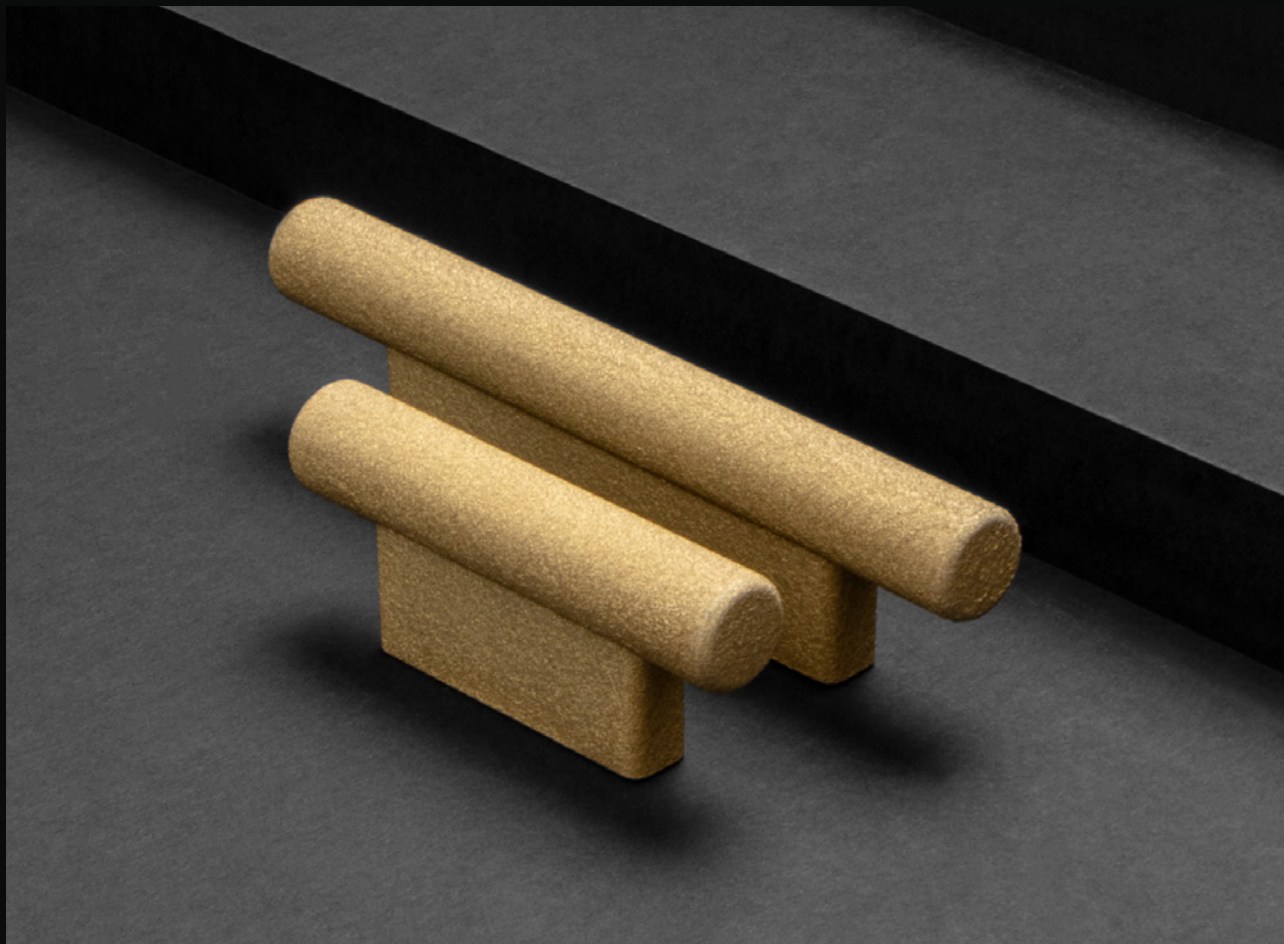

Price (Toman): 160.000/185.000

Special Silver: +10.000

Dark Gold (Champagne): +15.000

Bronze (Rose Gold): +15000

HARMONY MODEL

Harmony happens
when circle aligns
with rectangle.

Material:

Zinc Alloyed