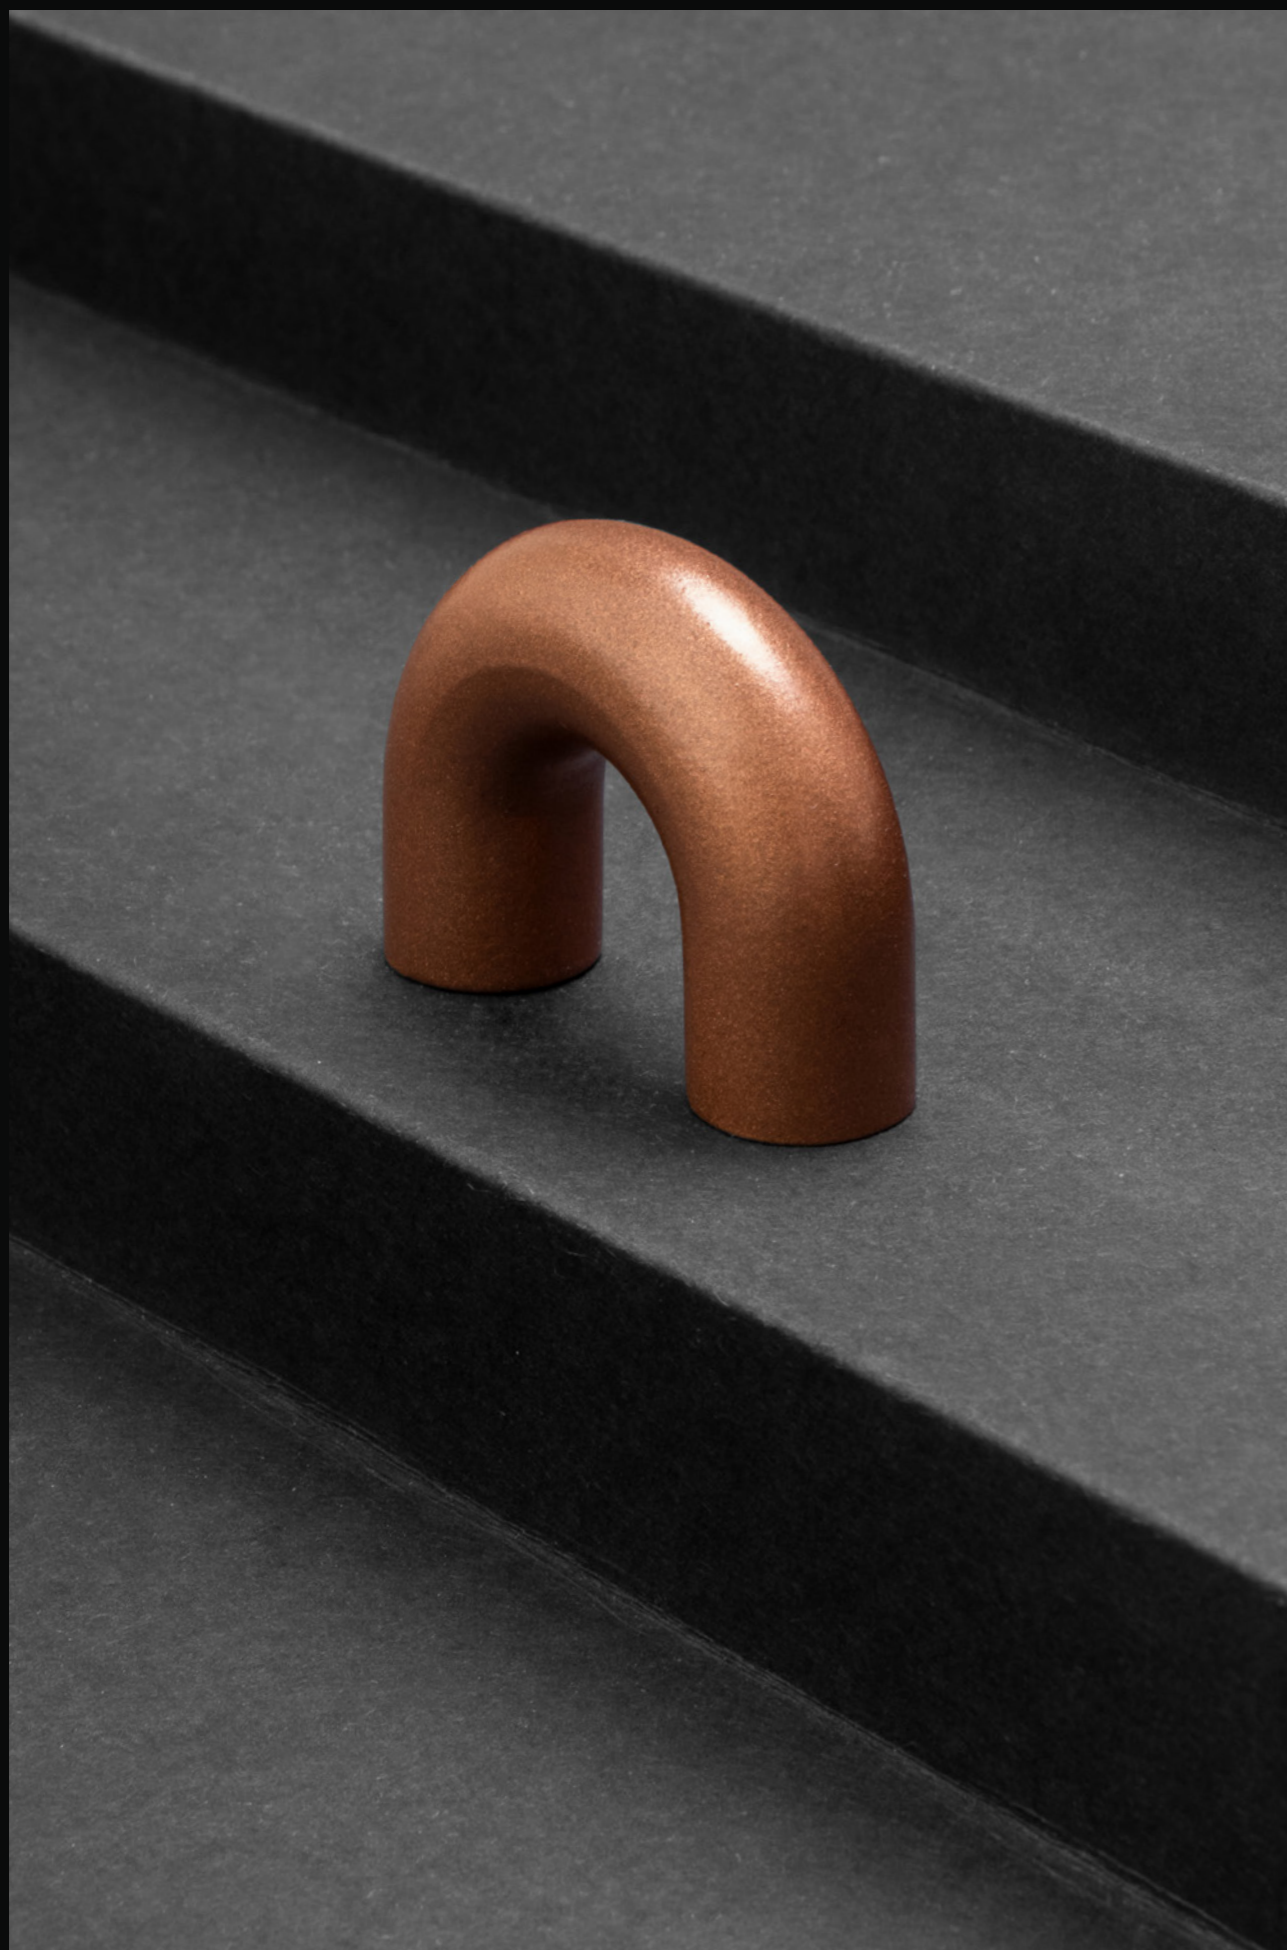

Material:

Zinc Alloyed

Size:

32 mm

Diameter:

47 mm

Available Colors:

Black • White • Dark Gray • Caramel • Special Silver • Rose Gold • Champagne • Chocolate • Red • Dark Blue • Light Blue • Orange • Light Turquoise • Pink • Purple

Price (Toman): 165.000

Special Silver: +10.000

Dark Gold (Champagne): +15.000

Bronze (Rose Gold): +15.000