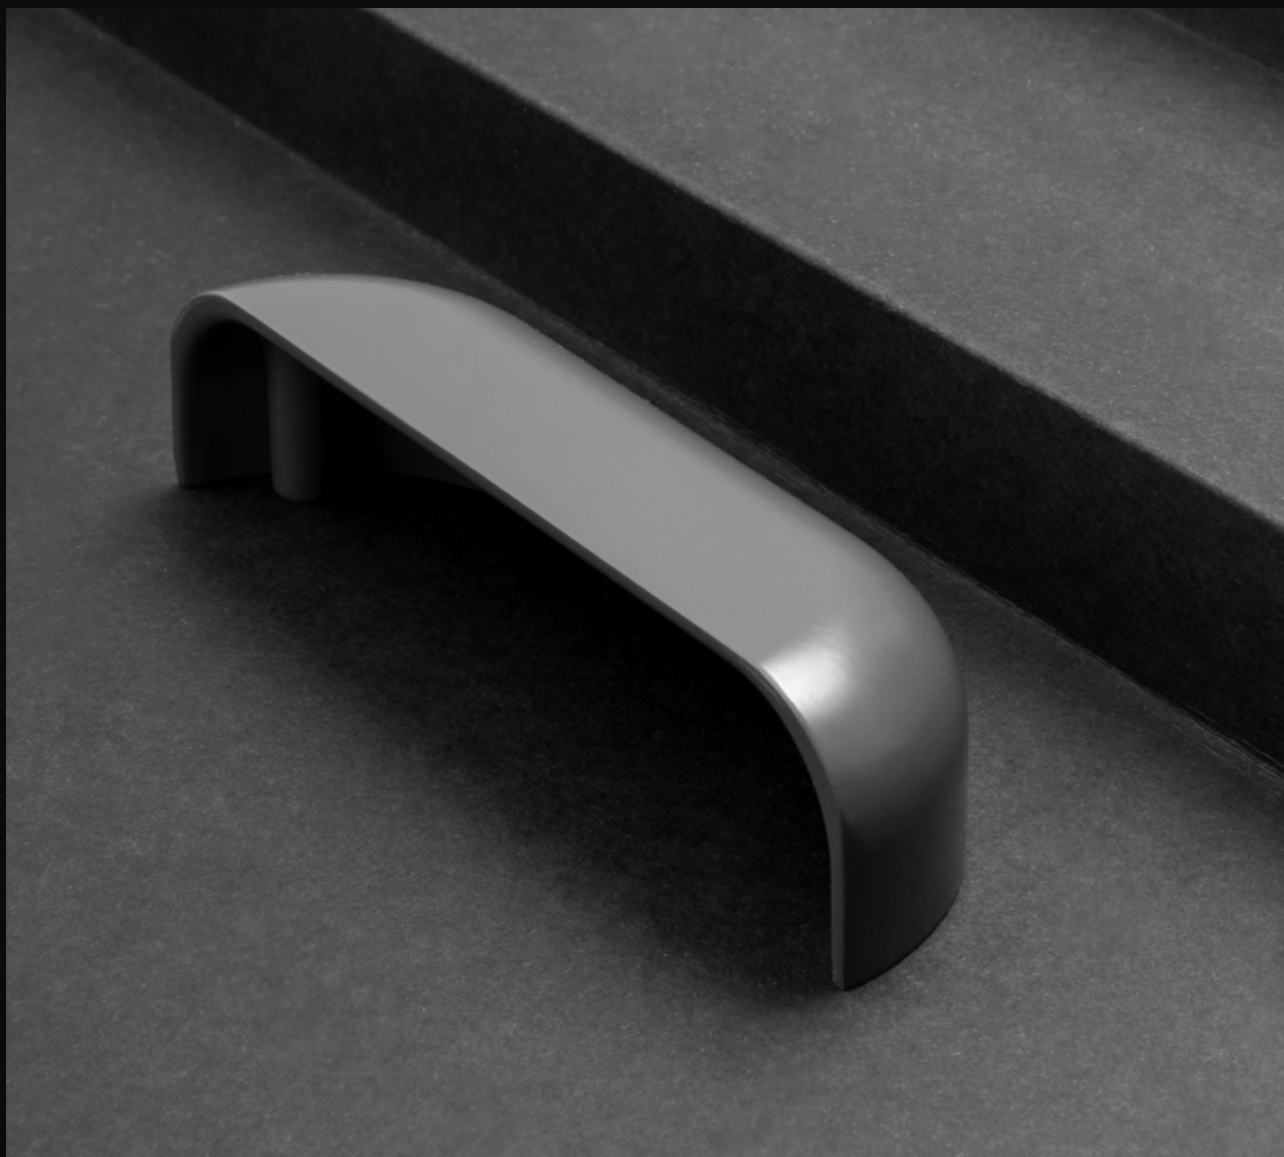

Price (Toman): 165.000

Special Silver: +10.000

Dark Gold (Champagne): +15.000

Bronze (Rose Gold): +15.000

WAVE MODEL

The greatest
one for
surfing.

Material:

Zinc Alloyed