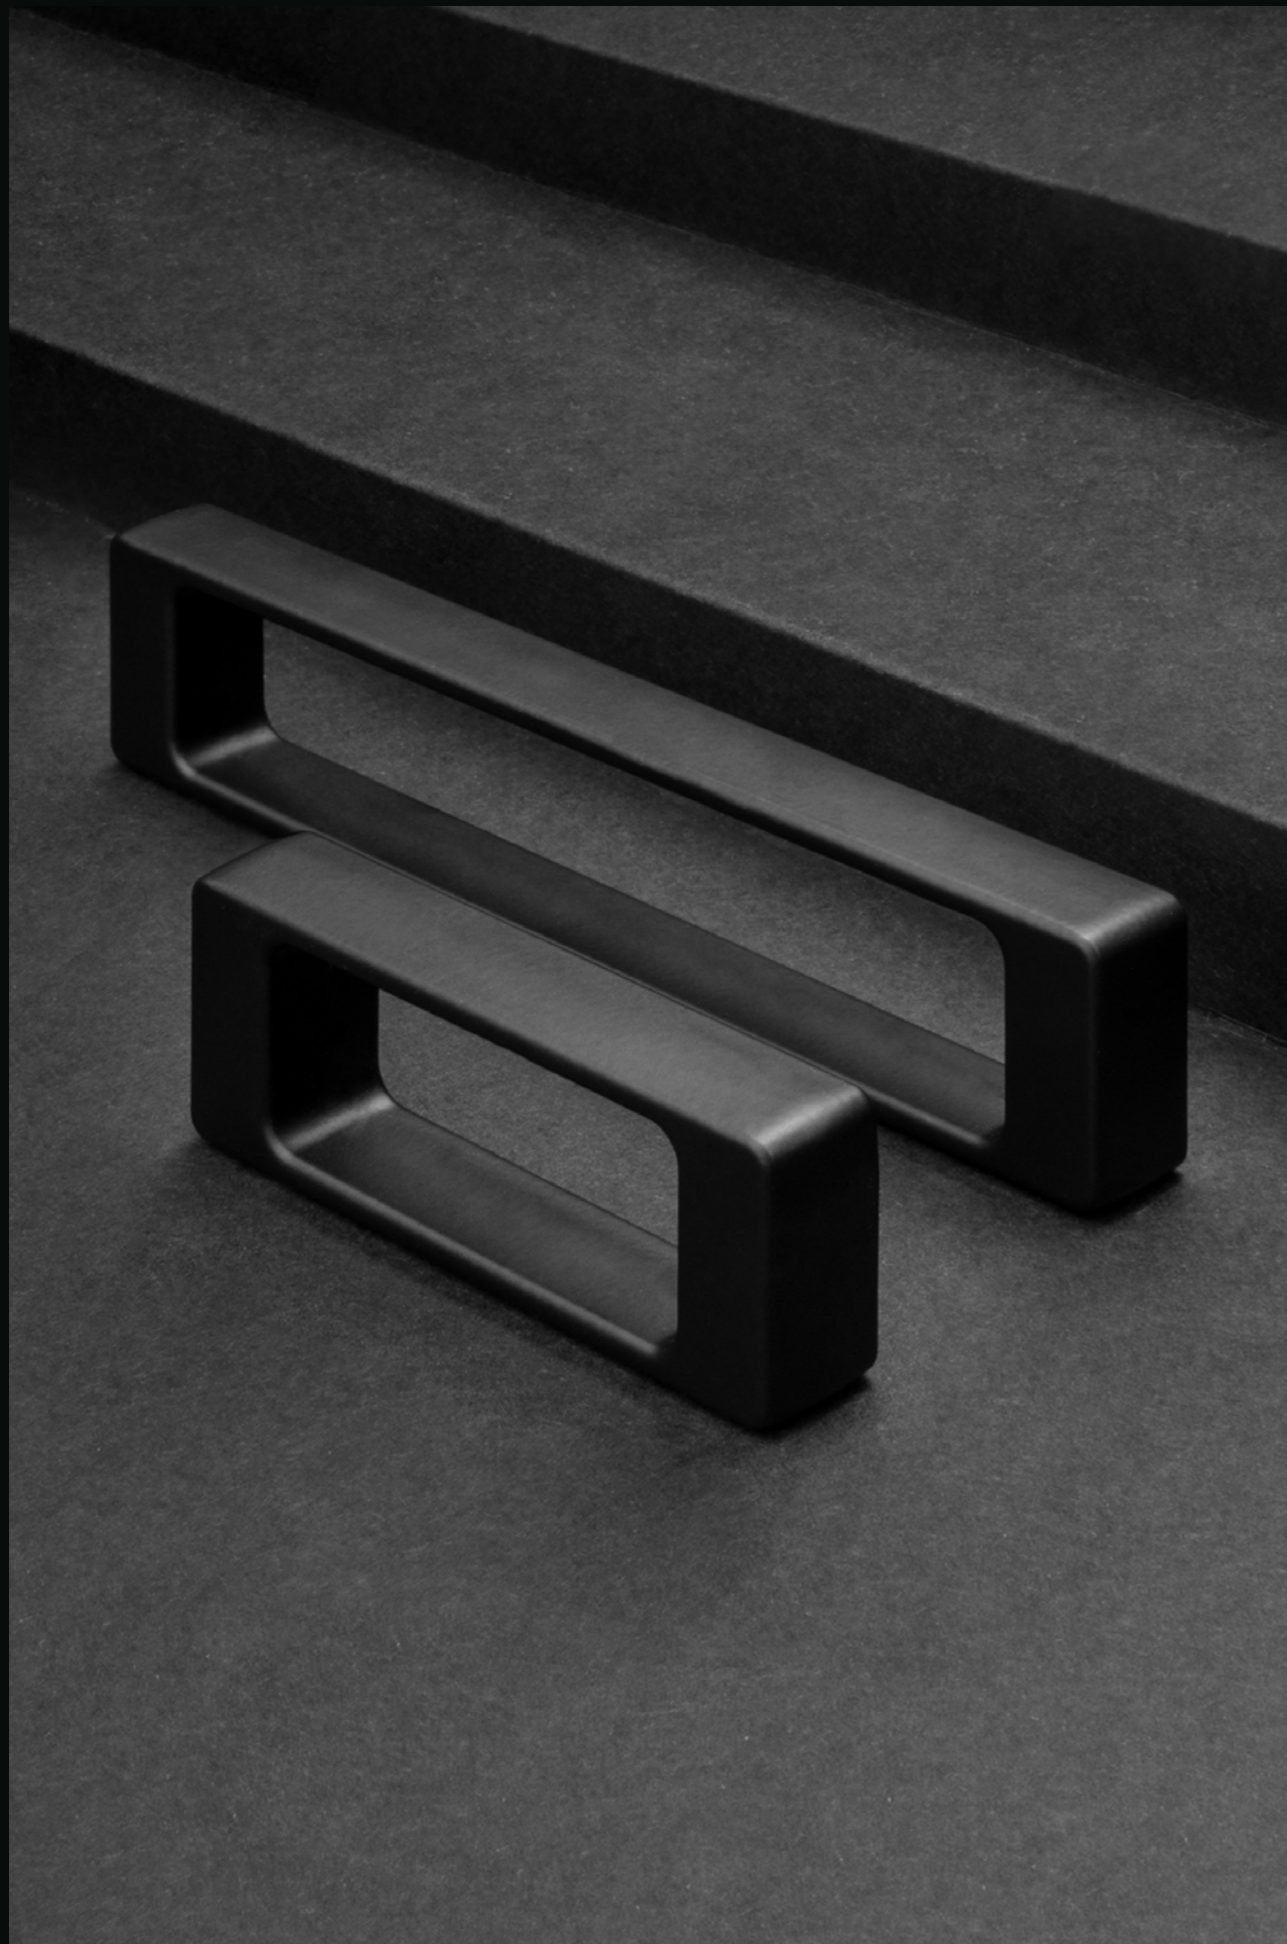

Price (Toman): 165.000/175.000/180.000

Special Silver: +10.000

Dark Gold (Champagne): +15.000

Bronze (Rose Gold): +15.000

ORBIT MODEL

Love wraps
around your
hands!

Material:

Zinc Alloyed