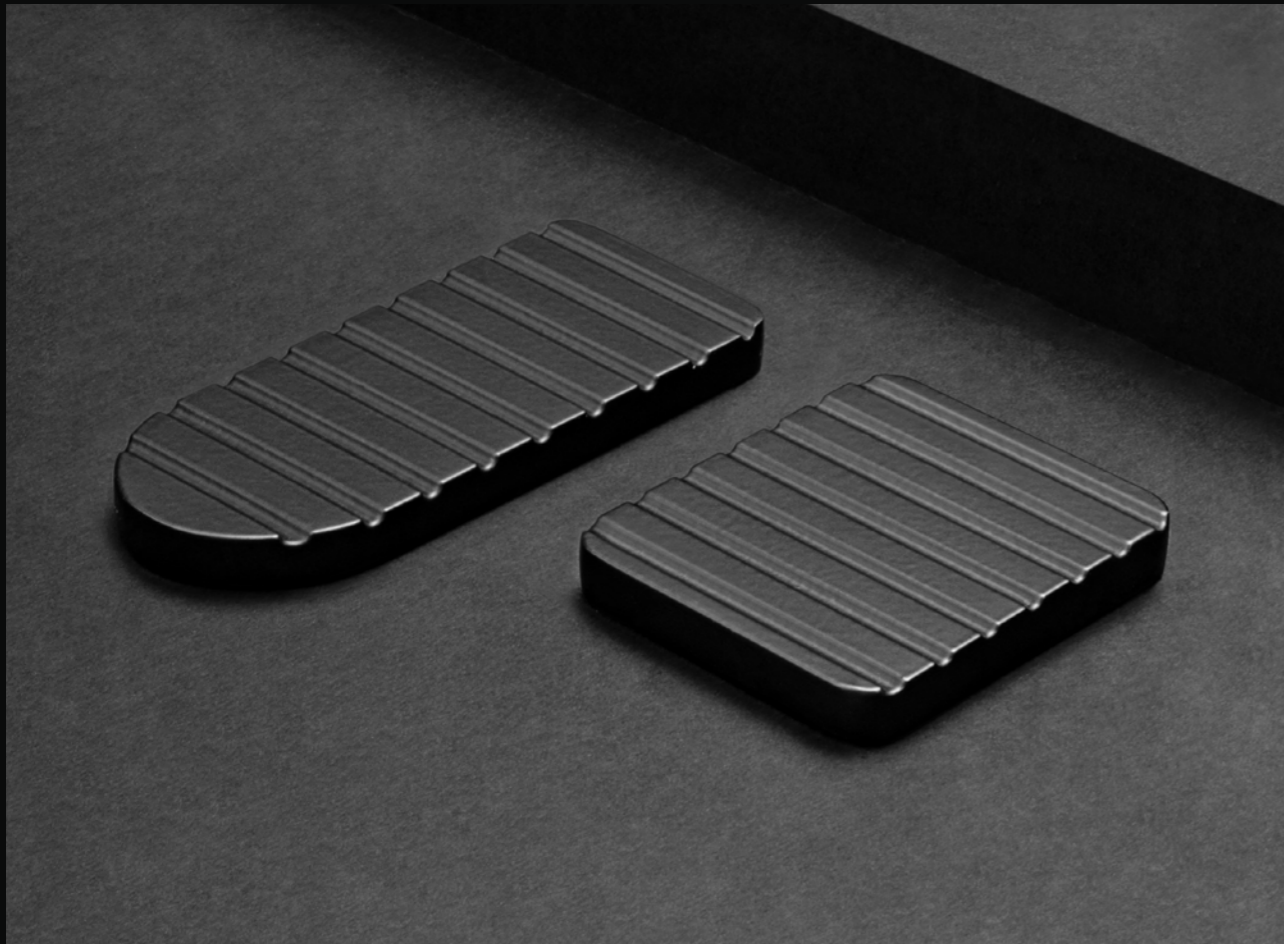

Price (Toman): 165.000/190.000/215.000

Special Silver: +10.000

Dark Gold (Champagne): +15.000

Bronze (Rose Gold): +15.000

TOUCH SERIES

This model
makes your touch
different!

Material:

Zinc Alloyed