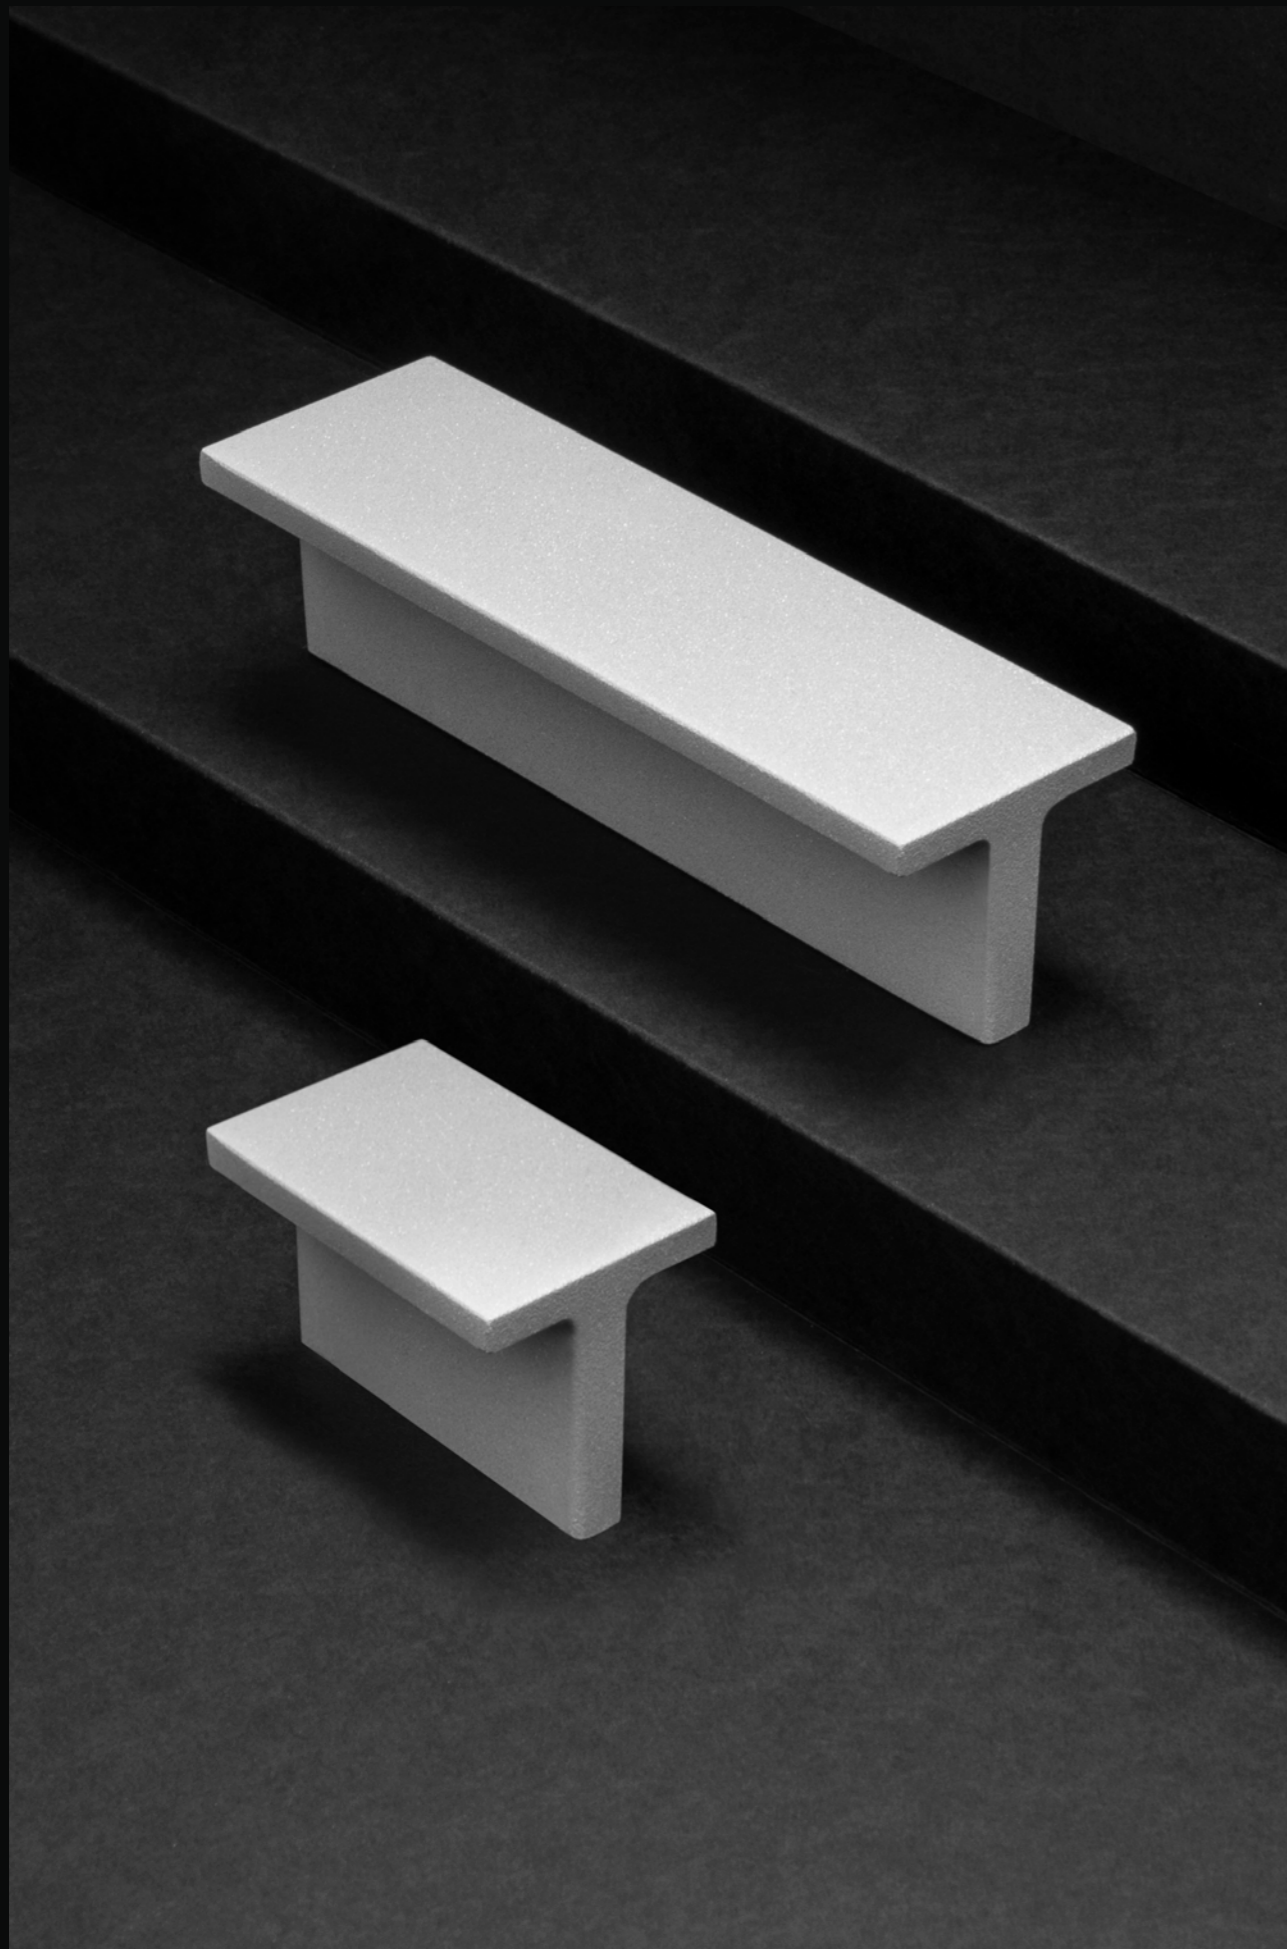

Material:

Zinc Alloyed

Sizes:

32mm | 96mm

Length:

41mm | 105mm

Available Colors:

Black • White • Dark Gray • Caramel • Special Silver • Rose Gold • Champagne • Chocolate • Red • Dark Blue • Light Blue • Orange • Light Turquoise • Pink • Purple

Price (Toman): 165.000/180.000

Special Silver: +10.000

Dark Gold (Champagne): +15.000

Bronze (Rose Gold): +15.000