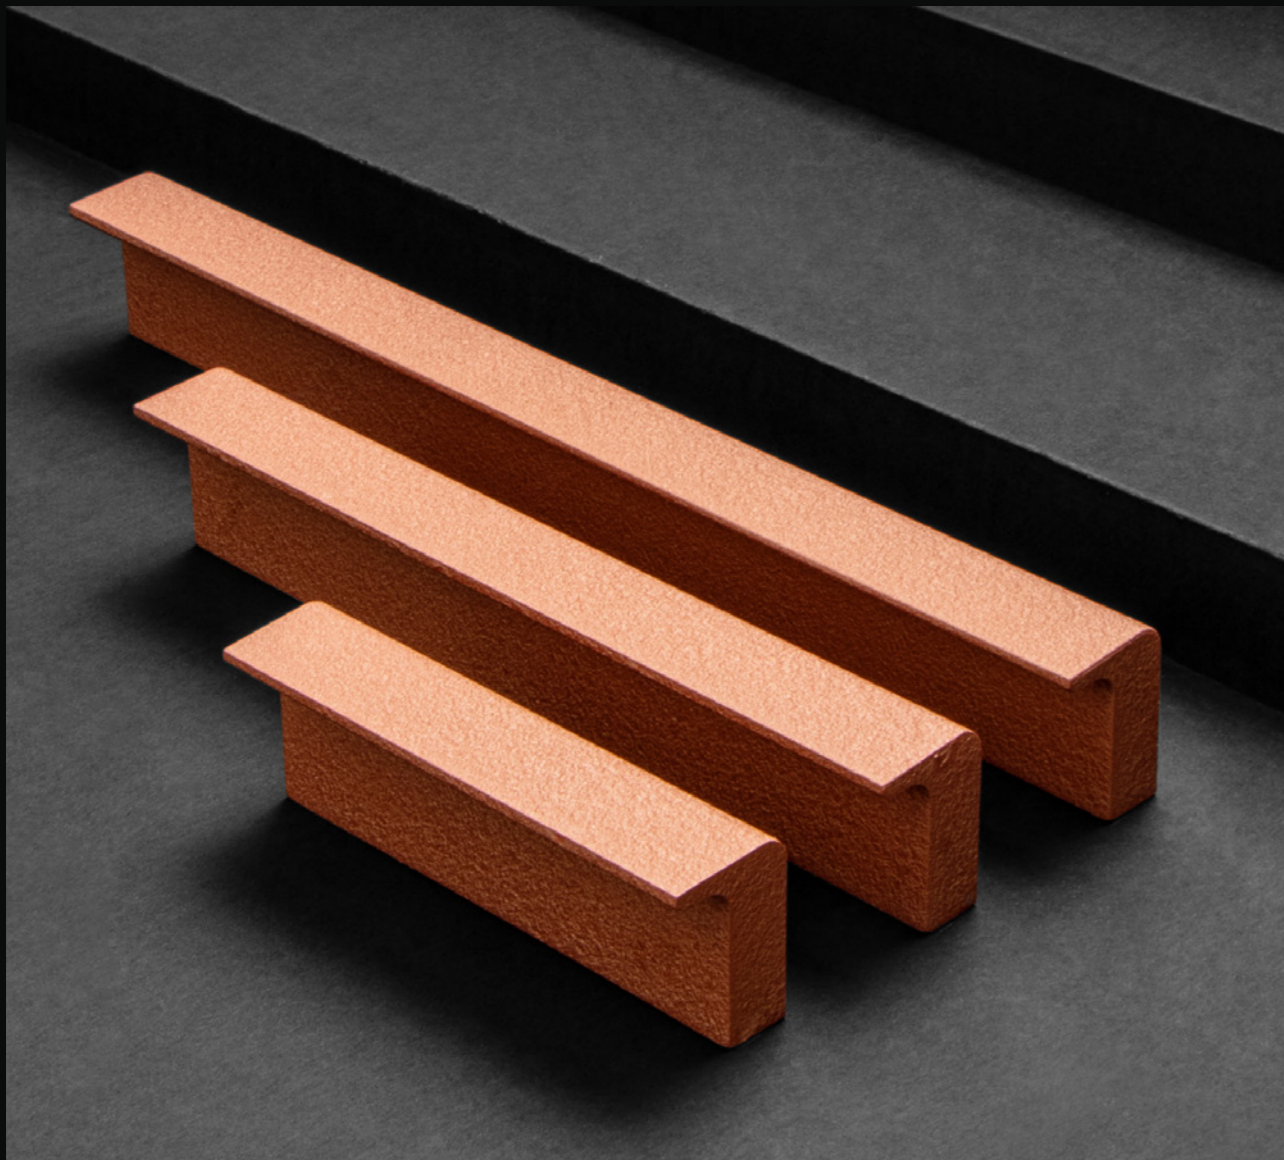

Price (Toman): 165.000/180.000

Special Silver: +10.000

Dark Gold (Champagne): +15.000

Bronze (Rose Gold): +15.000

ANGEL MODEL

The World's highest
uninterrupted
waterfall.

Material:

Zinc Alloyed