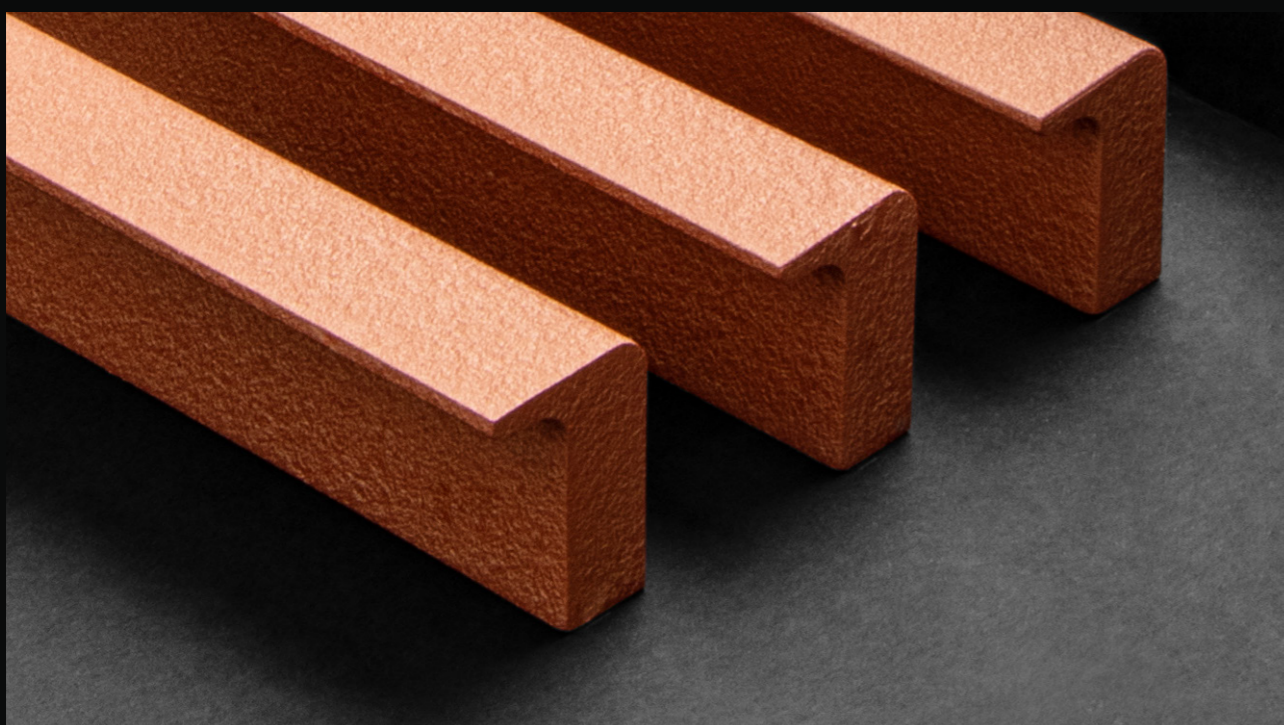

Price (Toman): 165.000/180.000

Special Silver: +10.000

Dark Gold (Champagne): +15.000

Bronze (Rose Gold): +15.000

ANGEL MODEL

The World's highest
uninterrupted
waterfall.

Material:

Zinc Alloyed