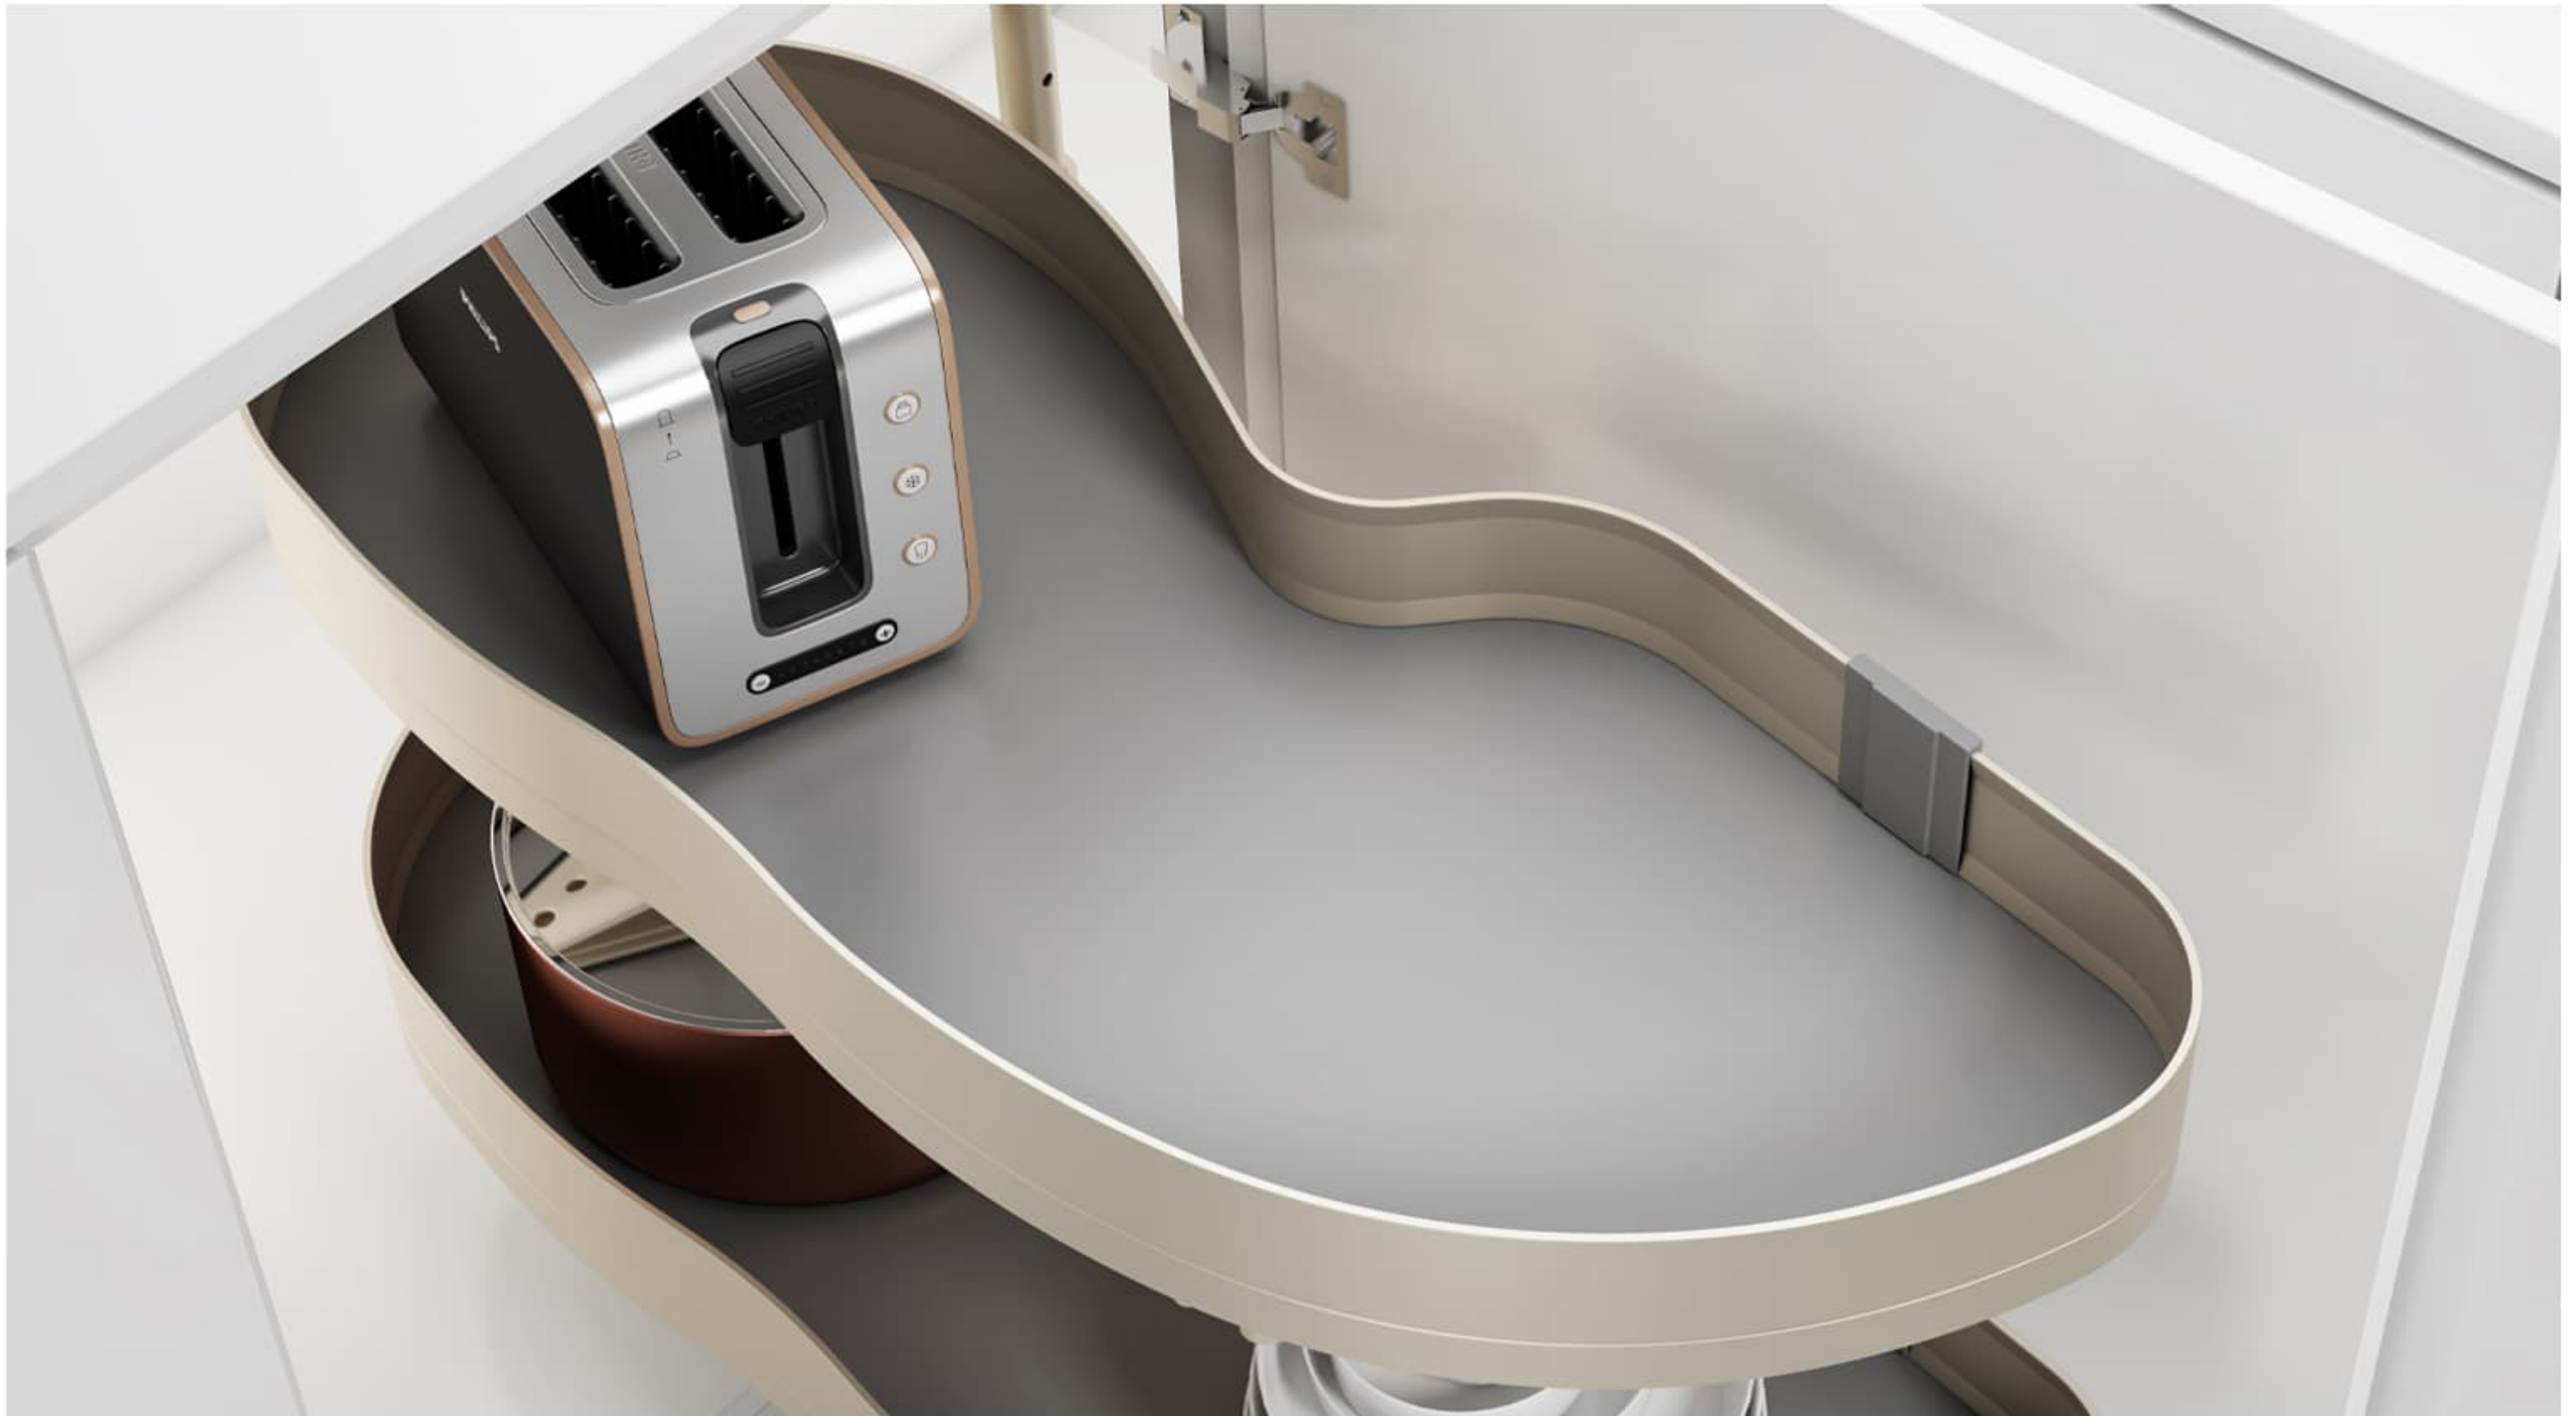

## ENCANTO REVOLVING SAUCER

item No	Cabinet width	Width×Depth×Height	Material	Surface treatment	Description
1020061	900mm	830×500×(620-720)mm	Aluminium	Fluorocarbon coating	Left open
1020062	900mm	830×500×(620-720)mm	Aluminium	Fluorocarbon coating	Right open