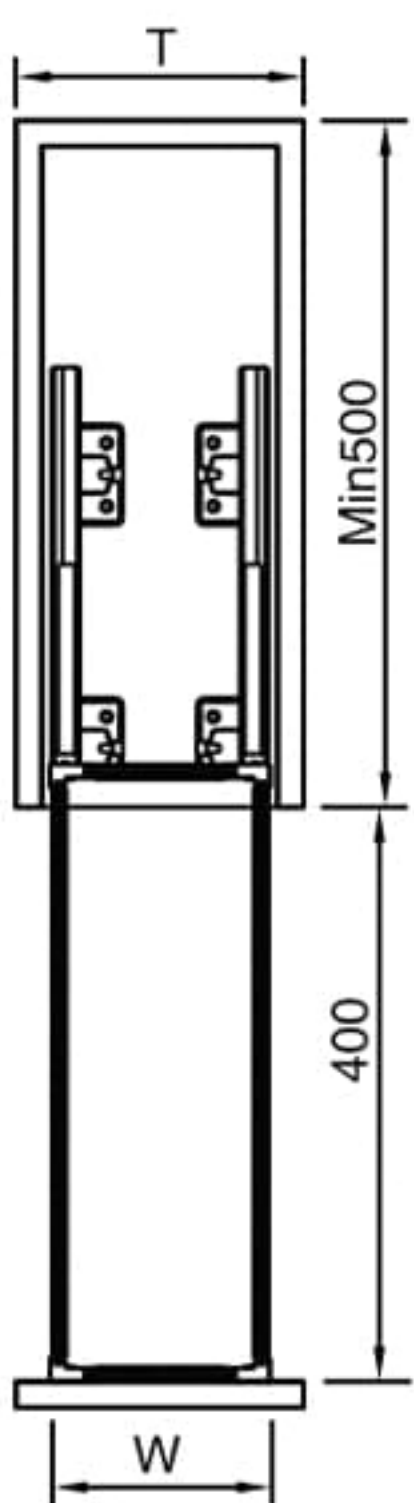

item No	Cabinet width	Width×Depth×Height	Material	Surface	Process
3072001	200mm	150×450×490mm	Aluminium+glass	Polish purple	Mechanical polish over acid