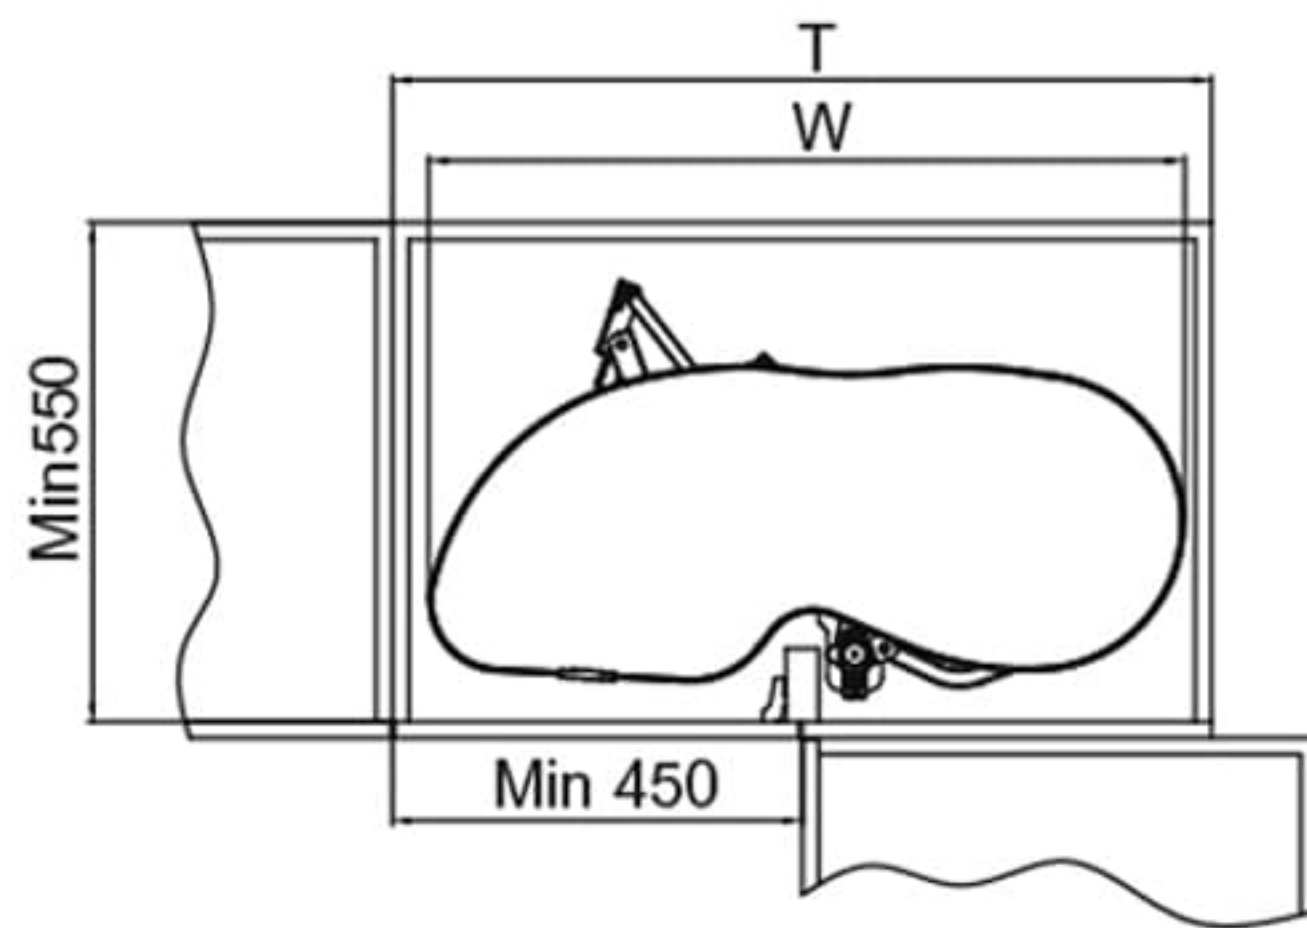

## PANTRY ROLL OUT

Frame item No	Basket item No	Cabinet width	Width×Depth×Height	Description
2020003C	2020173	450mm	405×500×(1780above)mm	6/Tiers
2020006C	2020176	600mm	555×500×(1780above)mm	6/Tiers

**Dorado**  
Vanward in Quality

## ENCANTO REVOLVING SAUCER

item No	Cabinet width	Width×Depth×Height	Material	Surface treatment	Description
1020061	900mm	830×500×(620-720)mm	Aluminium	Fluorocarbon coating	Left open
1020062	900mm	830×500×(620-720)mm	Aluminium	Fluorocarbon coating	Right open