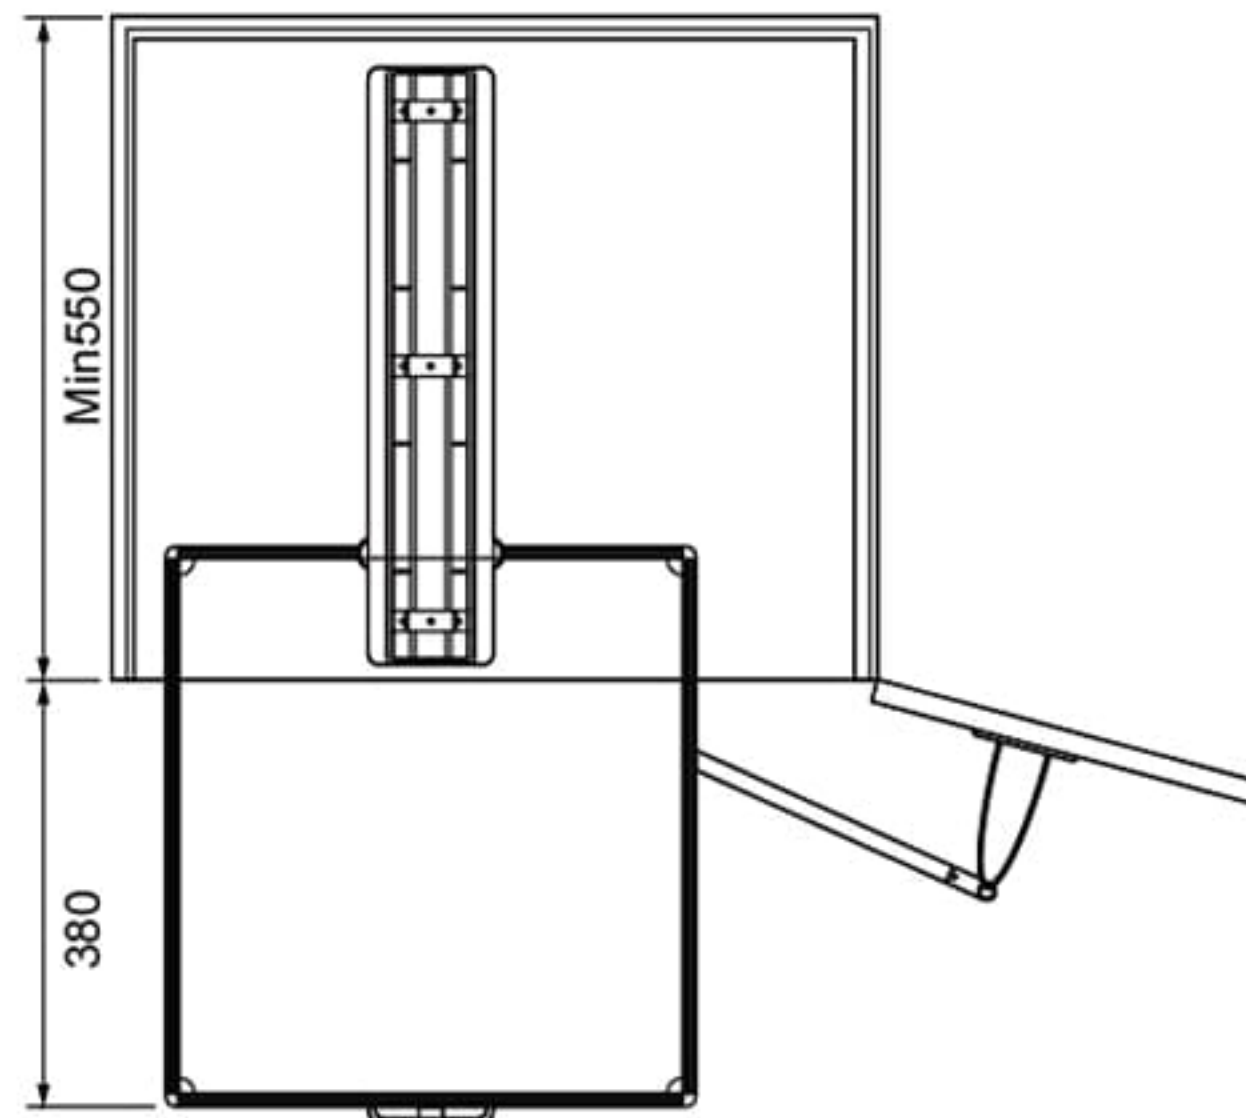

## SIDE TWO-LAYERS PULL-OUT BASKET

item No	Cabinet width	Width×Depth×Height	Material	Surface treatment
3172001	200mm	164×470×552mm	Aluminium	Fluorocarbon coating

**Dorado**  
Vanward in Quality

## سوپری زمینی ۴۵ چوب فلز

**THREE-TIER MULTIFUNCTIONAL BASKET**

item No	Specification(W×D×H)	Applicative Width	Description
3134501	414×470×547mm	450mm	.....

**Dorado**  
Vanward in Quality

# AMETHYST

Frame item No	Basket item No	Cabinet width	Width×Depth×Height	Description
2030002B	2030074A	600mm	(554-574)×500×1780mm	5/Tiers

**Dorado**  
Vanward in Quality