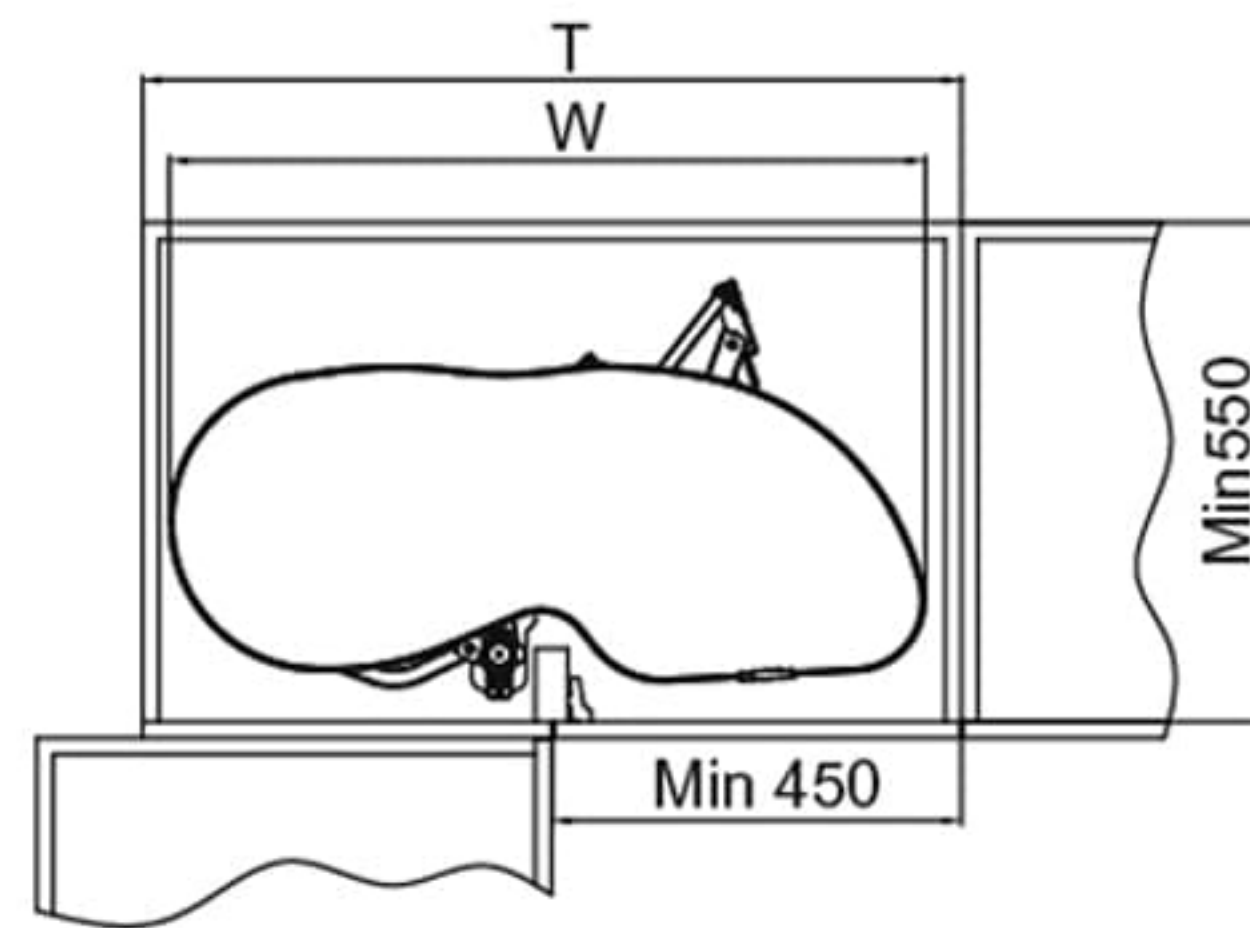

## PANTRY ROLL OUT

Frame item No	Basket item No	Cabinet width	Width×Depth×Height	Description
2020003C	2020173	450mm	405×500×(1780above)mm	6/Tiers
2020006C	2020176	600mm	555×500×(1780above)mm	6/Tiers

**Dorado**  
Vanward in Quality

## ENCANTO REVOLVING SAUCER

item No	Cabinet width	Width×Depth×Height	Material	Surface treatment	Description
1020061	900mm	830×500×(620-720)mm	Aluminium	Fluorocarbon coating	Left open
1020062	900mm	830×500×(620-720)mm	Aluminium	Fluorocarbon coating	Right open