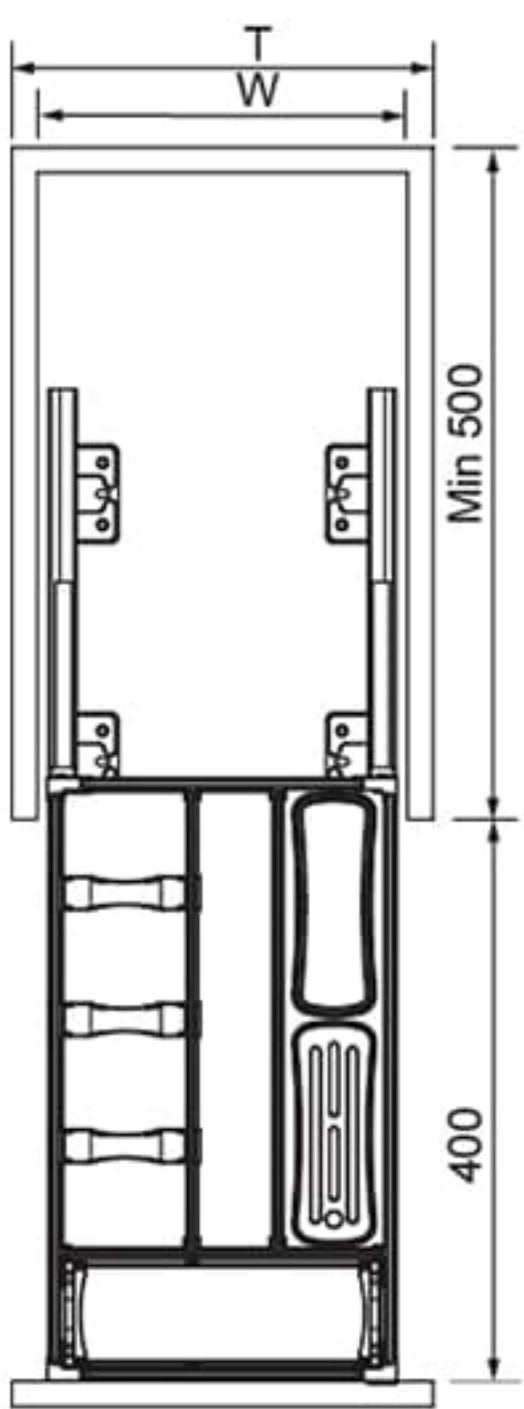

item No	Cabinet width	Width×Depth×Height	Material	Surface	Process
3073001	300mm	250×450×490mm	Aluminium+glass	Polish purple	Mechanical polish over acid