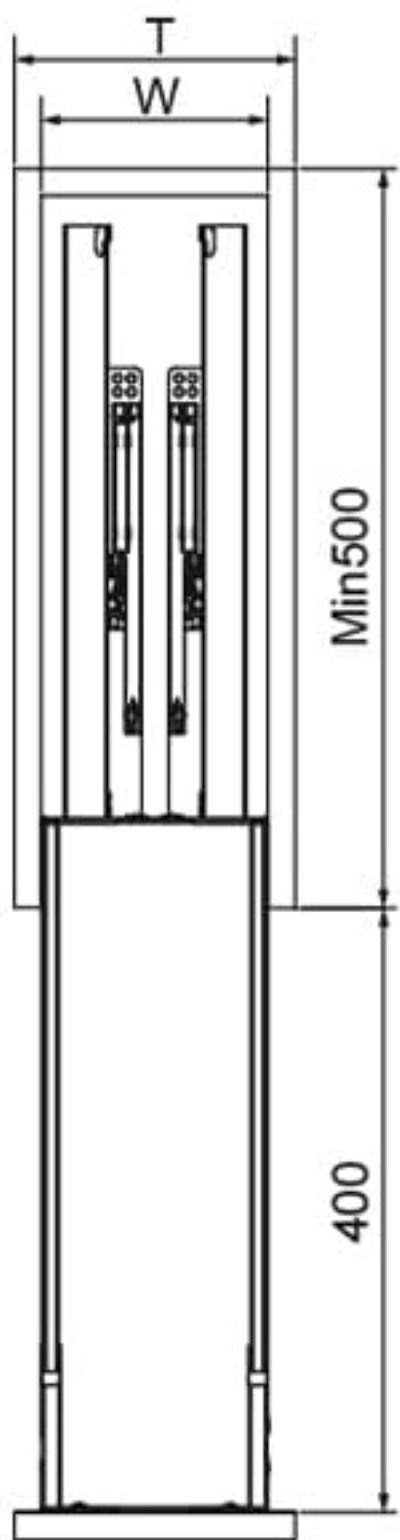

## PANTRY ROLL OUT

Frame item No	Basket item No	Cabinet width	Width×Depth×Height	Description
2020003C	2020173	450mm	405×500×(1780above)mm	6/Tiers
2020006C	2020176	600mm	555×500×(1780above)mm	6/Tiers

**Dorado**  
Vanward in Quality

## ENCANTO REVOLVING SAUCER

item No	Cabinet width	Width×Depth×Height	Material	Surface treatment	Description
1020061	900mm	830×500×(620-720)mm	Aluminium	Fluorocarbon coating	Left open
1020062	900mm	830×500×(620-720)mm	Aluminium	Fluorocarbon coating	Right open

## SIDE TWO-LAYERS PULL-OUT BASKET

item No	Cabinet width	Width×Depth×Height	Material	Surface treatment
3172001	200mm	164×470×552mm	Aluminium	Fluorocarbon coating

**Dorado**  
Vanward in Quality

# AMETHYST

Frame item No	Basket item No	Cabinet width	Width×Depth×Height	Description
2030002B	2030074A	600mm	(554-574)×500×1780mm	5/Tiers

**Dorado**  
Vanward in Quality