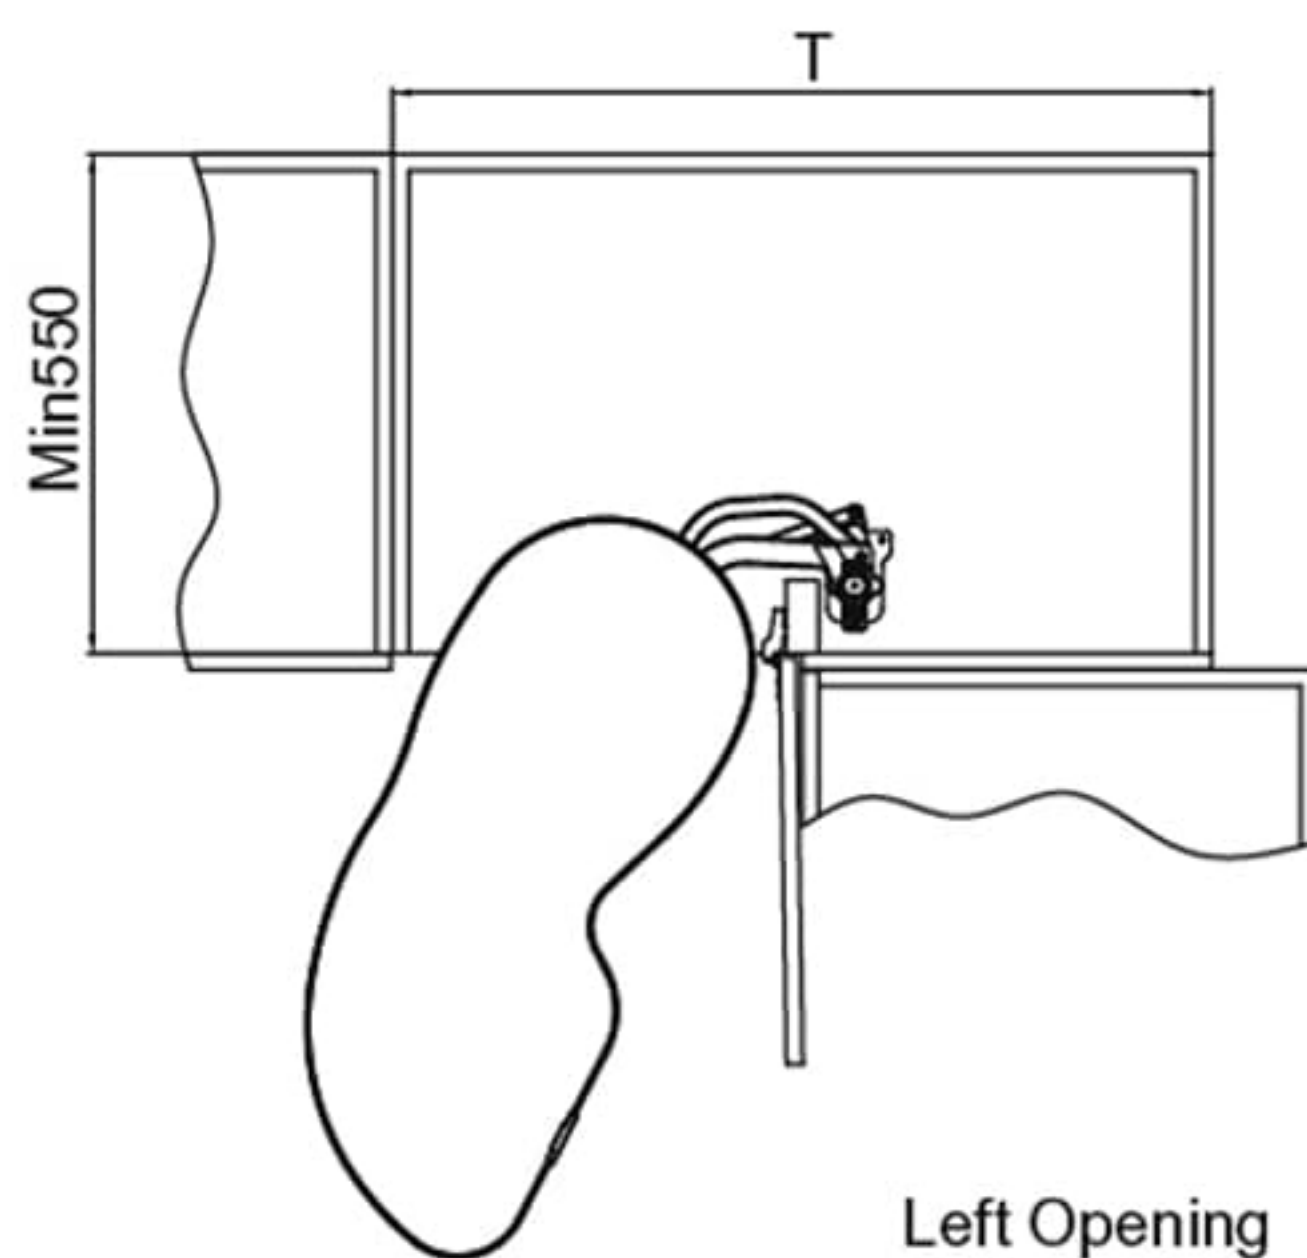

item No	Cabinet width	Width×Depth×Height	Material	Surface treatment	Description
1020061	900mm	830×500×(620-720)mm	Aluminium	Fluorocarbon coating	Left open
1020062	900mm	830×500×(620-720)mm	Aluminium	Fluorocarbon coating	Right open