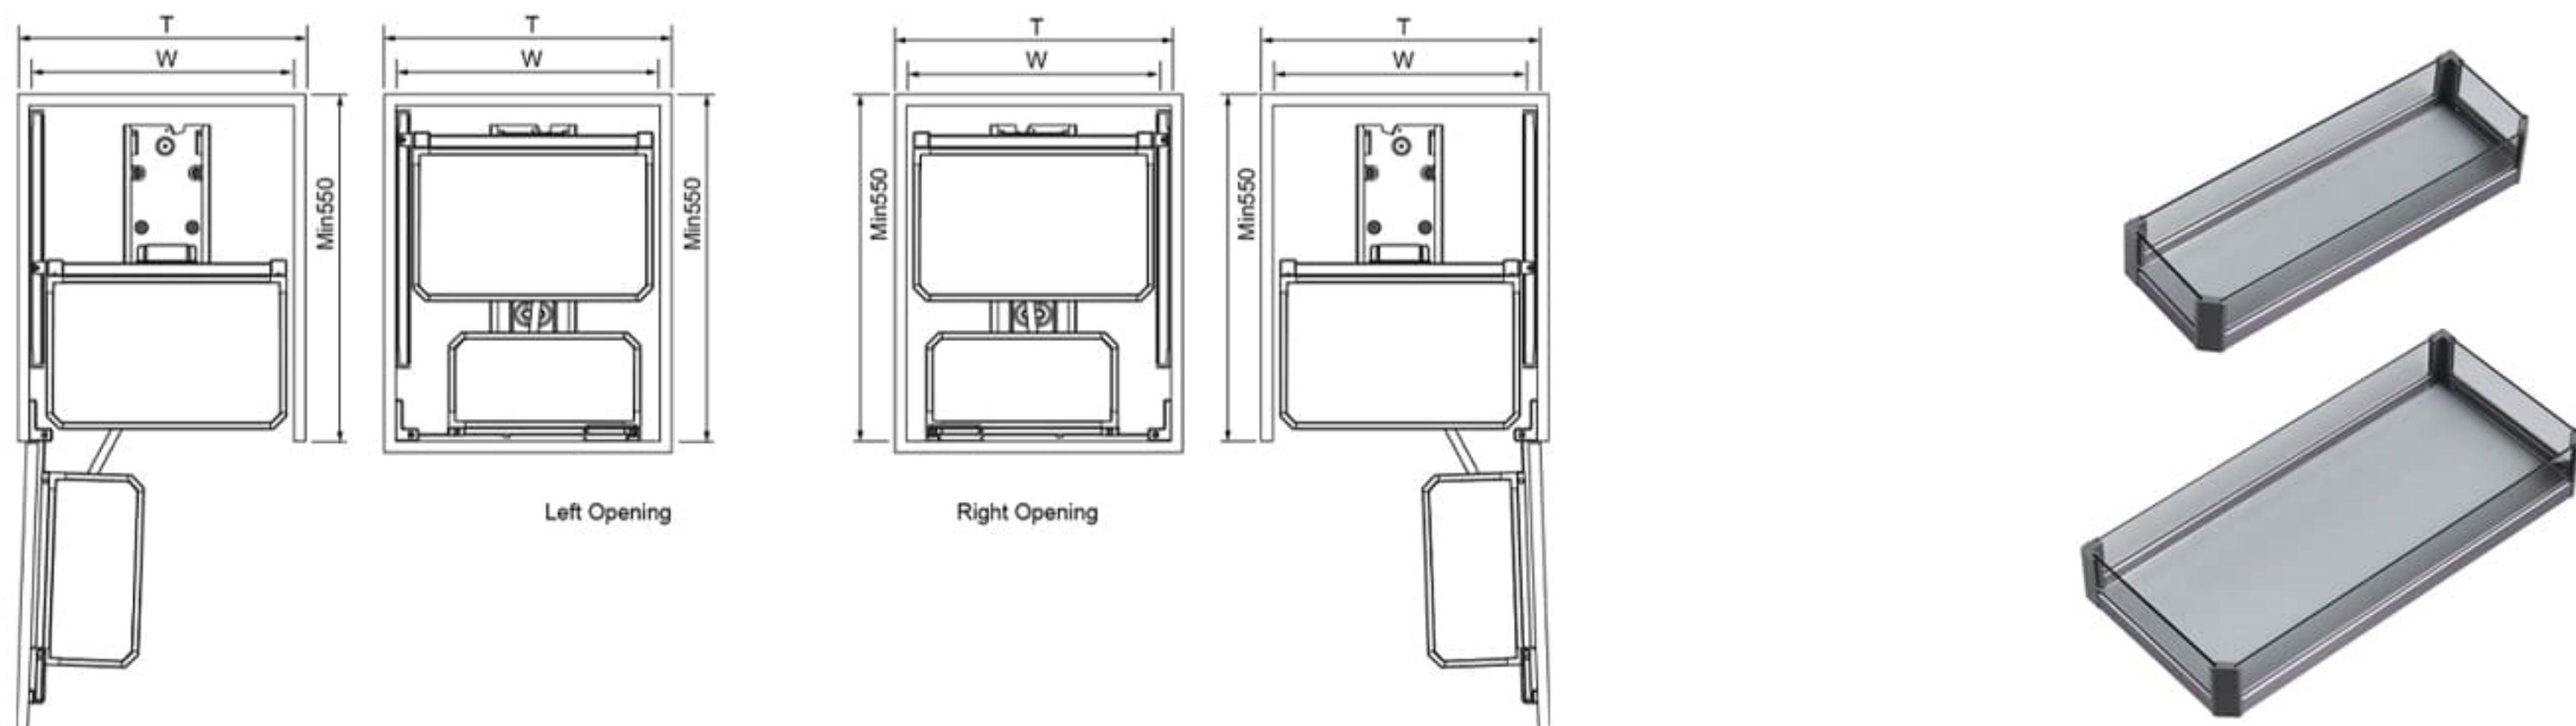

Frame item No	Basket item No	Cabinet width	Width×Depth×Height	Description
2020003B	2020073A	450mm	405×500×(1780above)mm	6/Tiers
2020006B	2020076A	600mm	555×500×(1780above)mm	6/Tiers