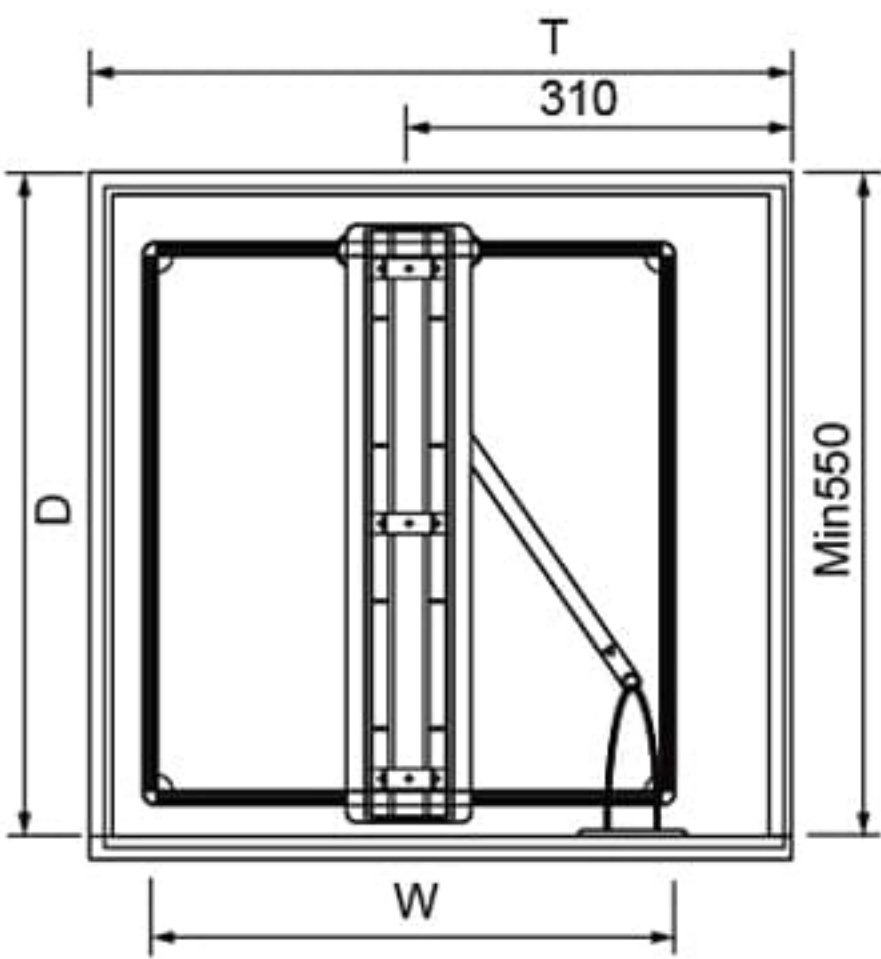

## SIDE TWO-LAYERS PULL-OUT BASKET

item No	Cabinet width	Width×Depth×Height	Material	Surface treatment
3172001	200mm	164×470×552mm	Aluminium	Fluorocarbon coating

**Dorado**  
Vanward in Quality

## سوپری زمینی ۴۵ چوب فلز

**THREE-TIER MULTIFUNCTIONAL BASKET**

item No	Specification(W×D×H)	Applicative Width	Description
3134501	414×470×547mm	450mm	.....

**Dorado**  
Vanward in Quality

# AMETHYST

Frame item No	Basket item No	Cabinet width	Width×Depth×Height	Description
2030002B	2030074A	600mm	(554-574)×500×1780mm	5/Tiers

**Dorado**  
Vanward in Quality