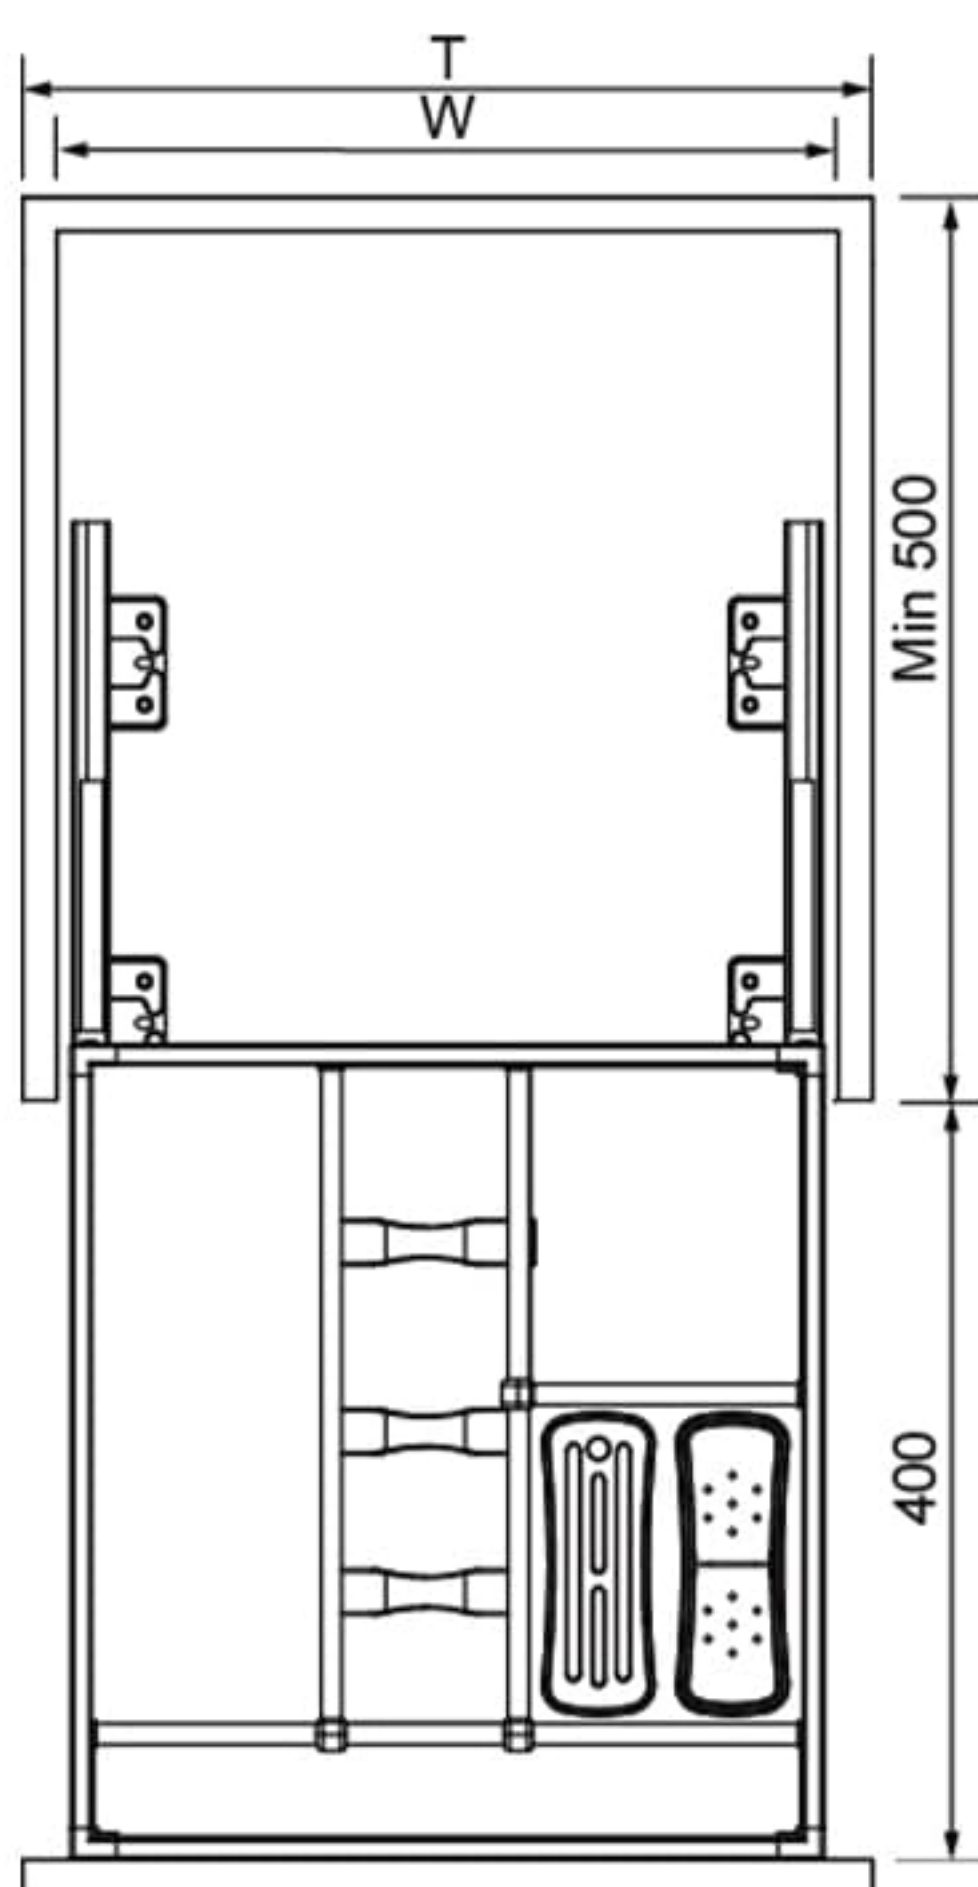

item No	Cabinet width	Width×Depth×Height	Material	Surface	Process
3074501	450mm	400×450×490mm	Aluminium+glass	Polish purple	Mechanical polish over acid