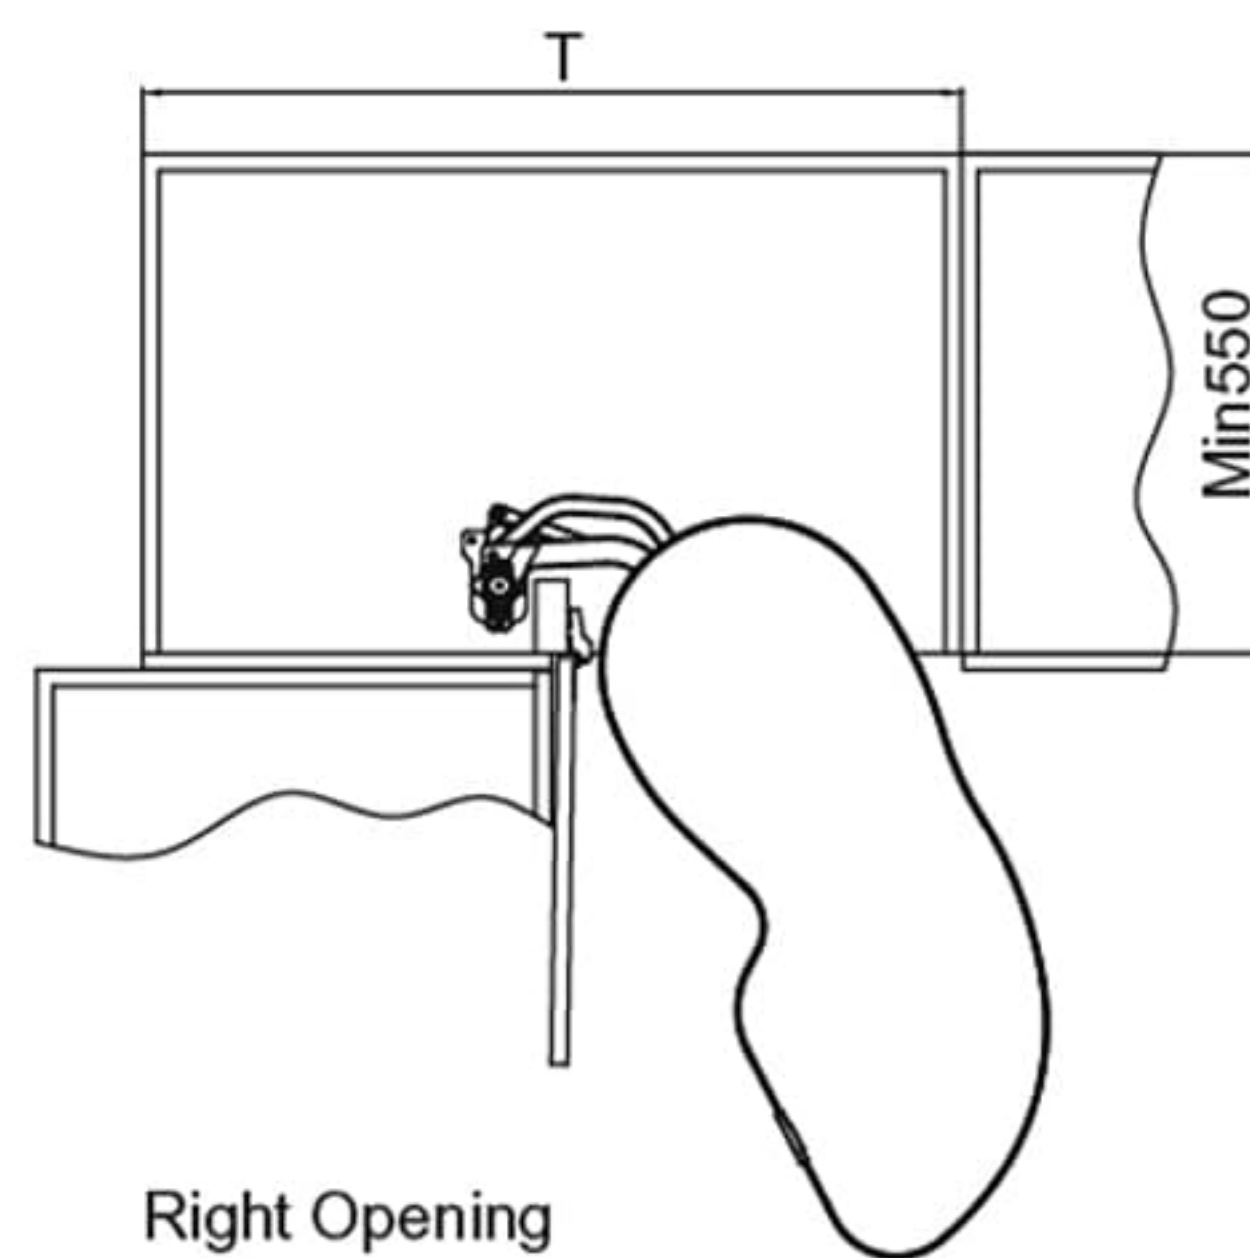

item No	Cabinet width	Width×Depth×Height	Material	Surface treatment	Description
1020061	900mm	830×500×(620-720)mm	Aluminium	Fluorocarbon coating	Left open
1020062	900mm	830×500×(620-720)mm	Aluminium	Fluorocarbon coating	Right open