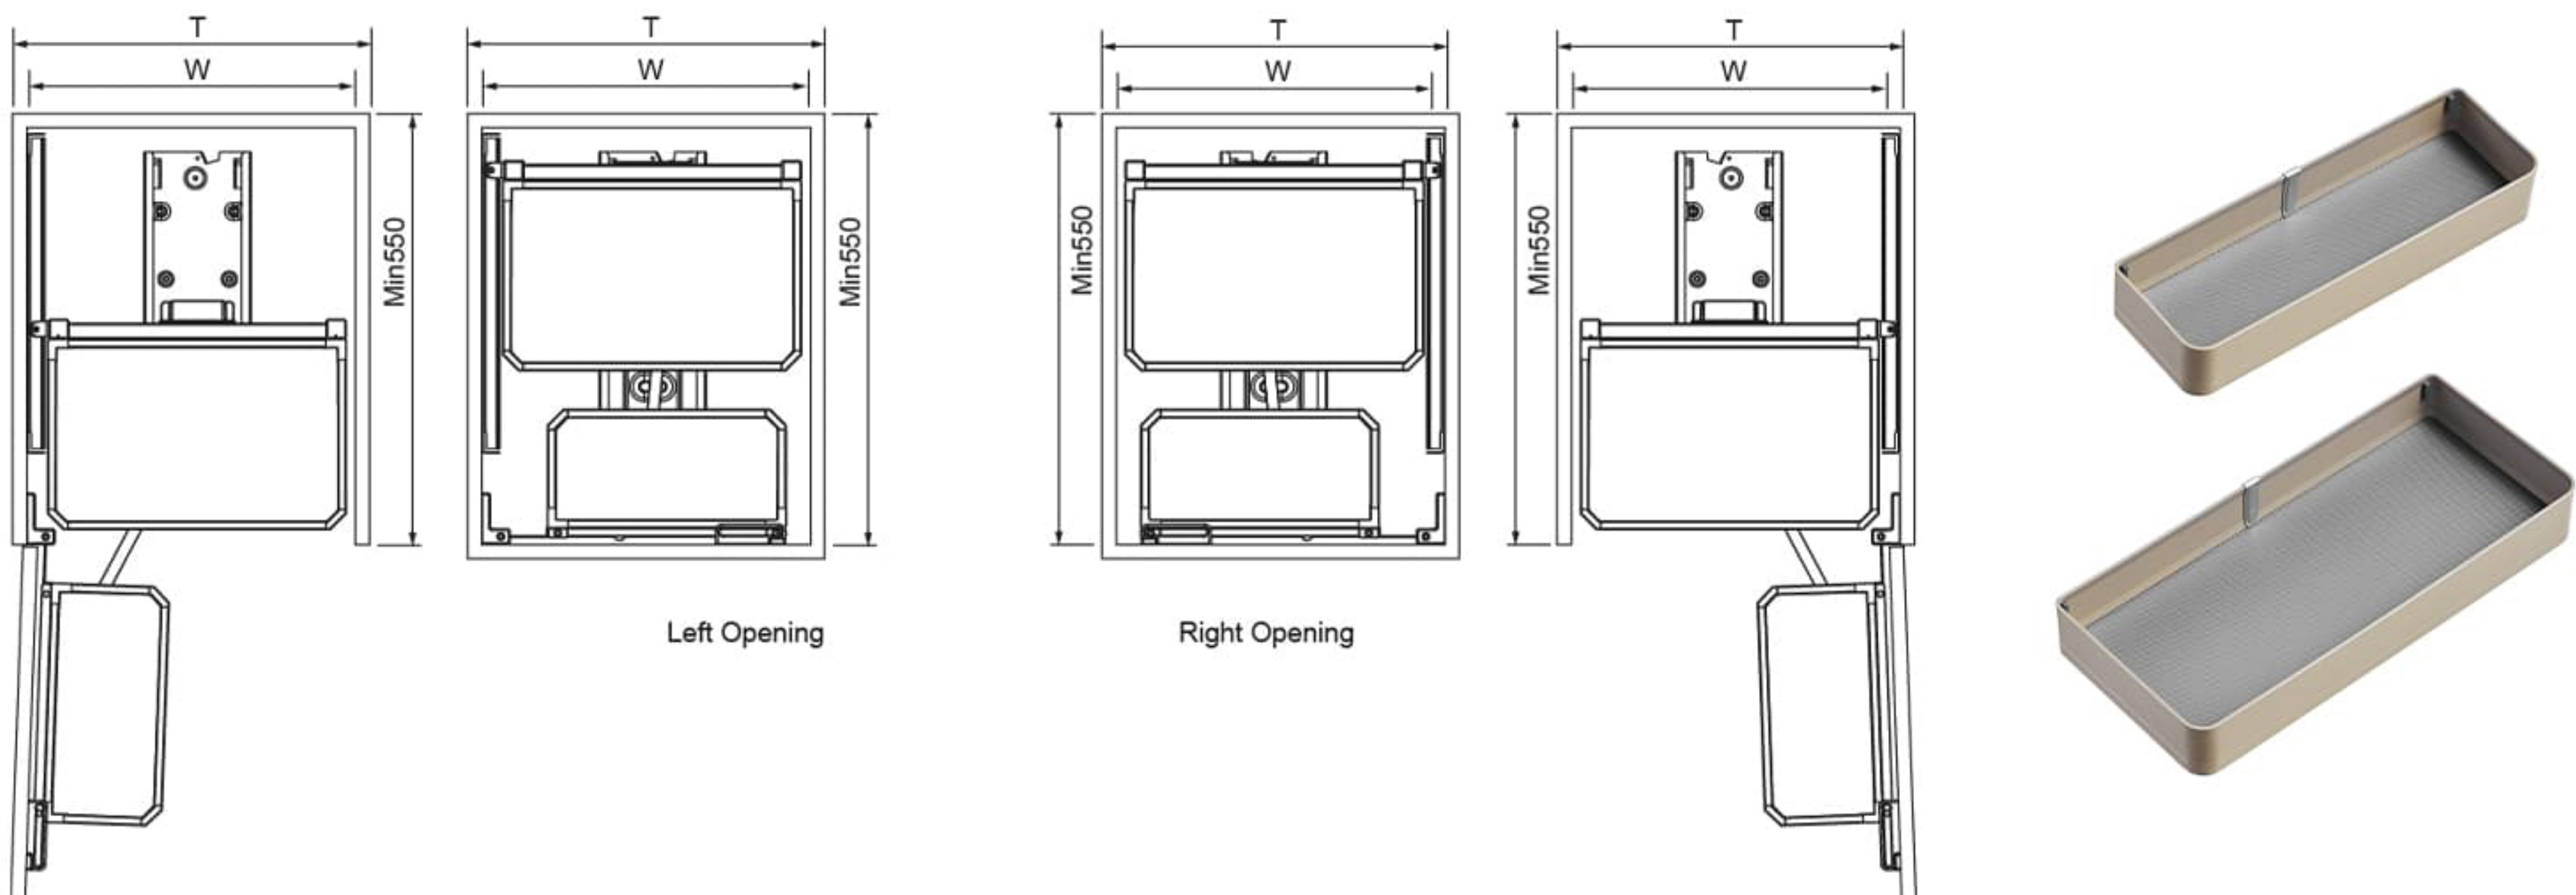

## PANTRY ROLL OUT

Frame item No	Basket item No	Cabinet width	Width×Depth×Height	Description
2020003C	2020173	450mm	405×500×(1780above)mm	6/Tiers
2020006C	2020176	600mm	555×500×(1780above)mm	6/Tiers

**Dorado**  
Vanward in Quality