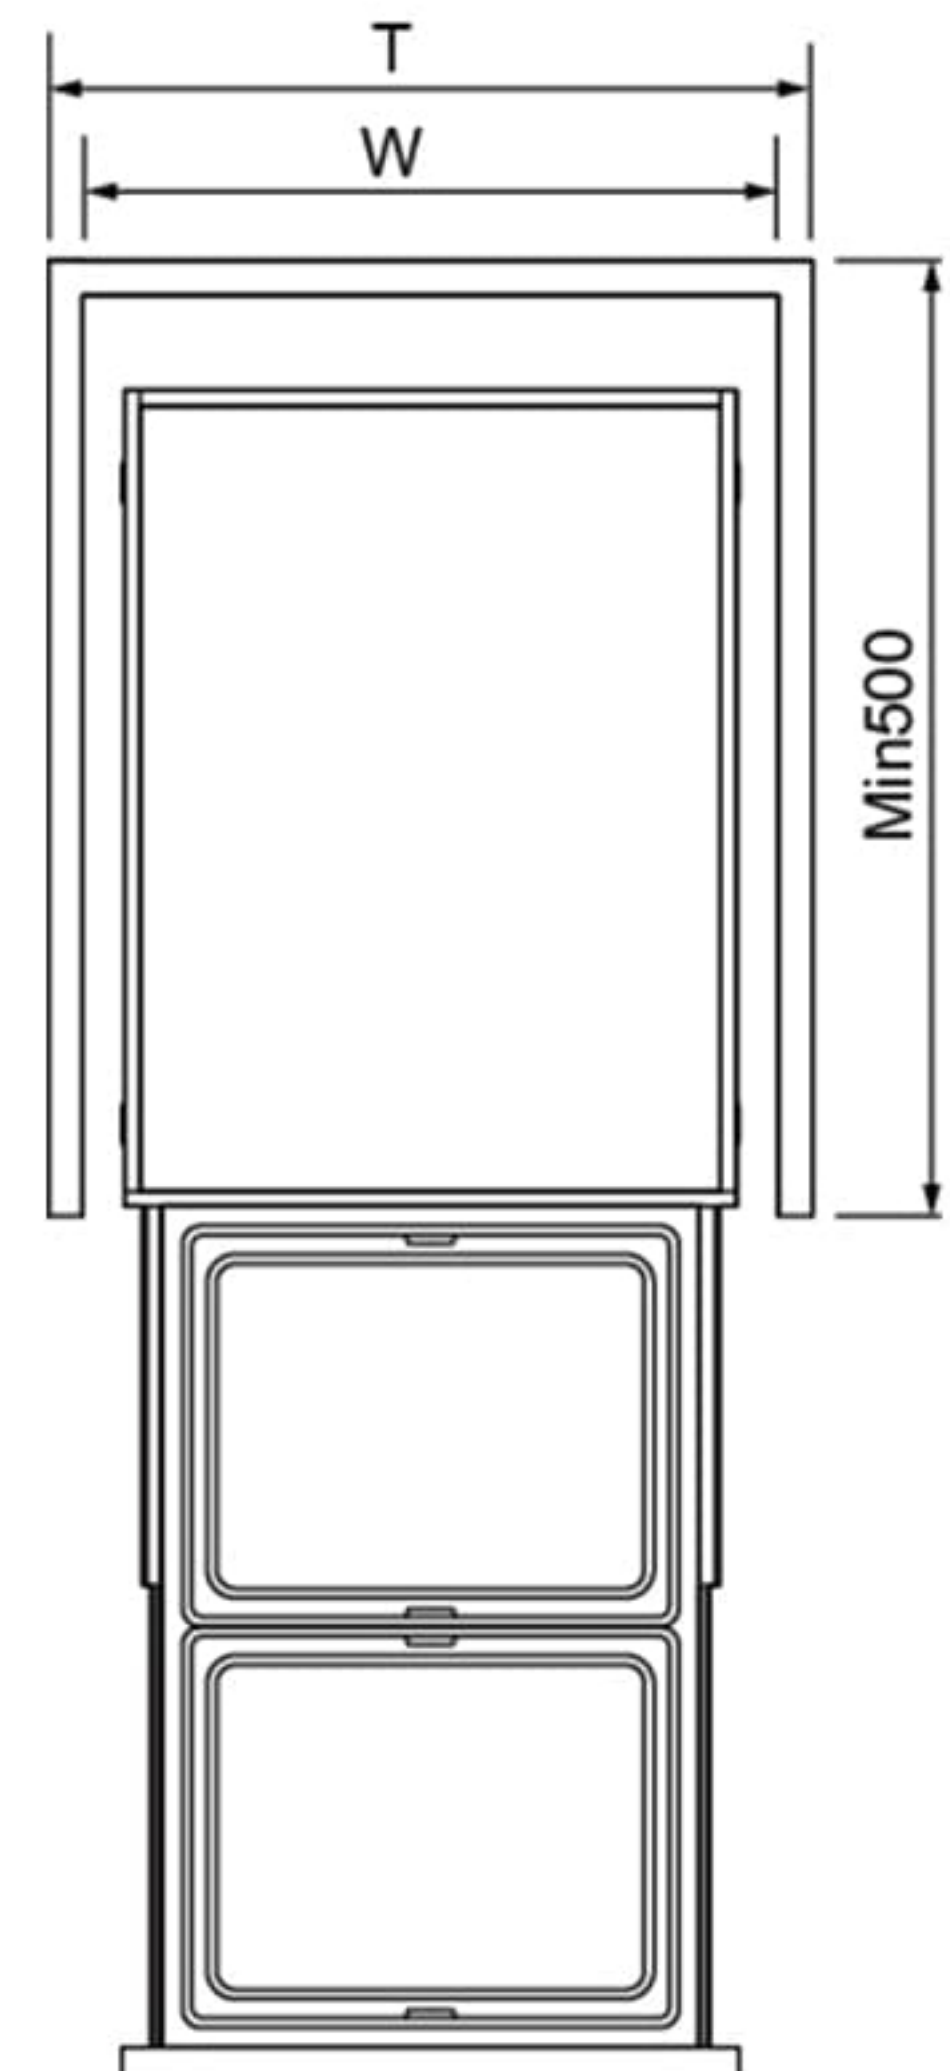

## PANTRY ROLL OUT

Frame item No	Basket item No	Cabinet width	Width×Depth×Height	Description
2020003C	2020173	450mm	405×500×(1780above)mm	6/Tiers
2020006C	2020176	600mm	555×500×(1780above)mm	6/Tiers

**Dorado**  
Vanward in Quality

## نظم دهنده بين کابيتتى

SUS304

item No	Width×Depth×Height	Material	Surface
4030010 Set C	333×115×200mm	SUS304	Wire drawing
	333×115×200mm	SUS304	Wire drawing
	111×115×300mm	SUS304	Wire drawing
	904×16×40mm	SUS304	Wire drawing

## WASTE CONTAINER

item No	Cabinet width	Width×Depth×Height	Material	Color
3090004	300mm	250×455×355mm	Plastic	Dark gray

**Dorado**  
Vanward in Quality